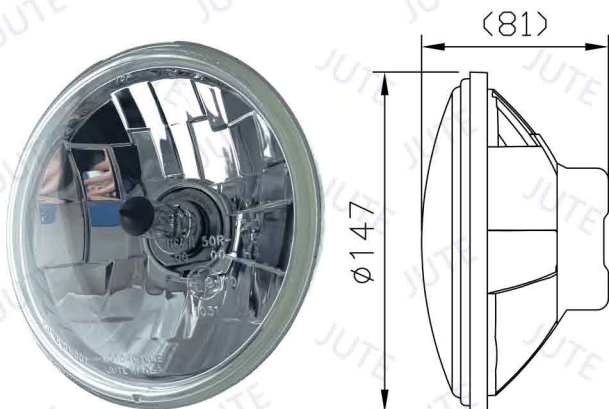

# HEADLIGHT 5 3/4"

Unit: mm

## Model: JA140-H-E

5 3/4" Headlight (High/Low Beam & Front Position)

H4 12V 60/55W (H/L Beam)  
T10 12V 5W (P)

Please refer to another file for choices of housing.

Unit: mm

## Model: JA140-H

5 3/4" Headlight (High/Low Beam)

H4 12V 60/55W (H/L Beam)

Please refer to another file for choices of housing.

Unit: mm