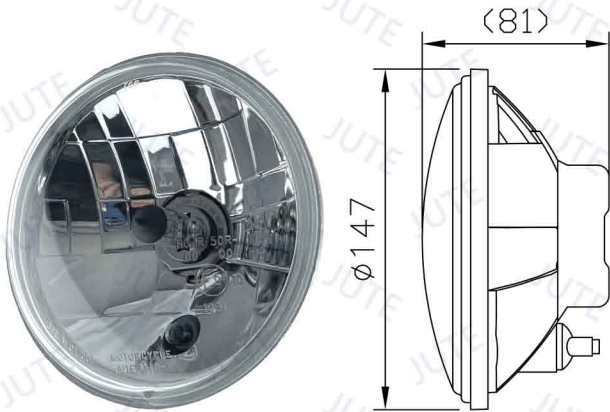

# HEADLIGHT 5 3/4"

Unit: mm

## Model: JA140-H-E

5 3/4" Headlight (High/Low Beam & Front Position)

H4 12V 60/55W (H/L Beam)  
T10 12V 5W (P)

Please refer to another file for choices of housing.

Unit: mm

## Model: JA140-H

5 3/4" Headlight (High/Low Beam)

H4 12V 60/55W (H/L Beam)

Please refer to another file for choices of housing.

Unit: mm

## Model: J501-H-E

5 3/4" Headlight (High/Low Beam & Front Position)

H4 12V 60/55W (H/L Beam)  
T10 12V 5W (P)

Please refer to another file for choices of housing.

Unit: mm