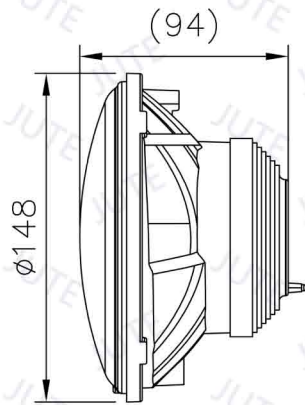

## Model: JA140-H

5 3/4" Headlight (High/Low Beam)

H4 12V 60/55W (H/L Beam)

Please refer to another file for choices of housing.

Unit: mm

## Model: J501-H

5 3/4" Headlight (High/Low Beam)

H4 12V 60/55W (H/L Beam)

Please refer to another file for choices of housing.

# HEADLIGHT 5 3/4"

Unit: mm