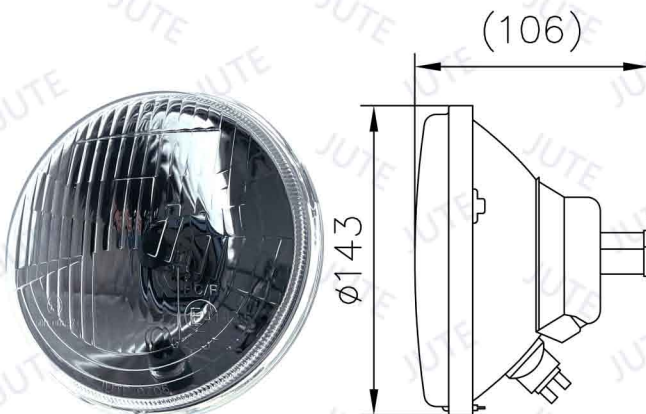

# HEADLIGHT 5 3/4"

Unit: mm

## Model: JA140-H-E

5 3/4" Headlight (High/Low Beam & Front Position)

H4 12V 60/55W (H/L Beam)  
T10 12V 5W (P)

Please refer to another file for choices of housing.

Unit: mm

## Model: JA140-H

5 3/4" Headlight (High/Low Beam)

H4 12V 60/55W (H/L Beam)

Please refer to another file for choices of housing.

Unit: mm