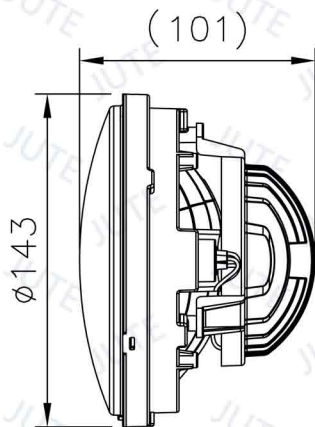

Unit: mm

Model: AL014-A

5 3/4" LED Headlight (High/Low Beam, Front Position & DRL)

LED 12V, 2PCS (H/L Beam)
LED 12V, 0.2W, 36PCS (P)
LED 12V, 0.5W, 15PCS (DRL)

ECE **SAE**

Please refer to another file for choices of housing.