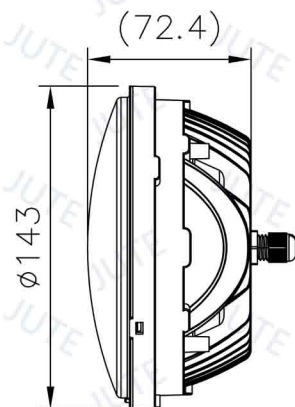

# HEADLIGHT 5 3/4"

Unit: mm

## Model: A031-H-E

5 3/4" Headlight (High/Low Beam & Front Position)

HS1 12V 35/35W (H/L Beam)  
T10 12V 5W (P)

**ECE** **TW**

Please refer to another file for choices of housing.

Unit: mm

## Model: AL014-A

5 3/4" LED Headlight (High/Low Beam, Front Position & DRL)

LED 12V, 2PCS (H/L Beam)  
LED 12V, 0.2W, 36PCS (P)  
LED 12V, 0.5W, 15PCS (DRL)

**ECE** **SAE**

Please refer to another file for choices of housing.

Unit: mm