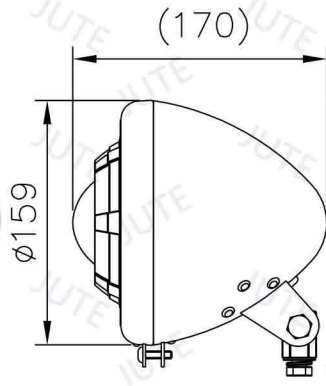

## Model: AL014-A

5 3/4" LED Headlight (High/Low Beam, Front Position & DRL)

LED 12V, 2PCS (H/L Beam)  
LED 12V, 0.2W, 36PCS (P)  
LED 12V, 0.5W, 15PCS (DRL)

**ECE** **SAE**

Please refer to another file for choices of housing.

Unit: mm

## Model: AL016-A

5 3/4" LED Headlight (High/Low Beam & Front Position)

LED 12V, 2PCS (H/L Beam)  
LED 12V, 0.2W, 36PCS (P)

**ECE** **SAE**

Please refer to another file for choices of housing.

# HEADLIGHT 5 3/4"

Unit: mm

**Model: 6J9/PJ2-PL009**

**5 3/4" Headlight (High/Low Beam) with LED Angel Eye (Front Position)**

H3 12V 55W (H/L Beam)  
LED 12V, 18PCS (P)