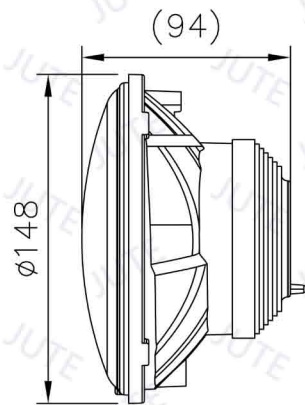

# HEADLIGHT 5 3/4"

Unit: mm

## Model: A030-H-E

5 3/4" Headlight (High/Low Beam & Front Position)

H4 12V 60/55W (H/L Beam)  
T10 12V 5W (P)

**ECE** **SAE** **TW**

Please refer to another file for choices of housing.

Unit: mm