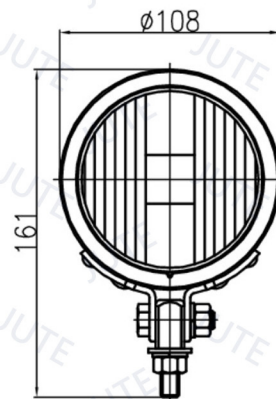

HOUSING 4"

Model: A001

● Black

● Chrome

Model: A001B/A006B

● Black

● Chrome

Model: A001B/A006B-SD