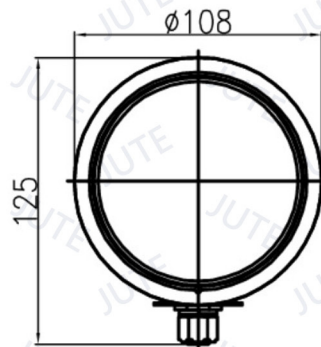

● Chrome

Model: A017-A W/O-V

● Black

● Chrome

HOUSING 4"

Model: A108

Model: A108-V