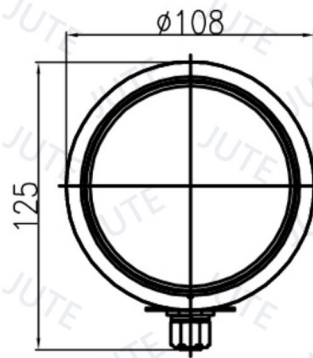

● Black

● Chrome