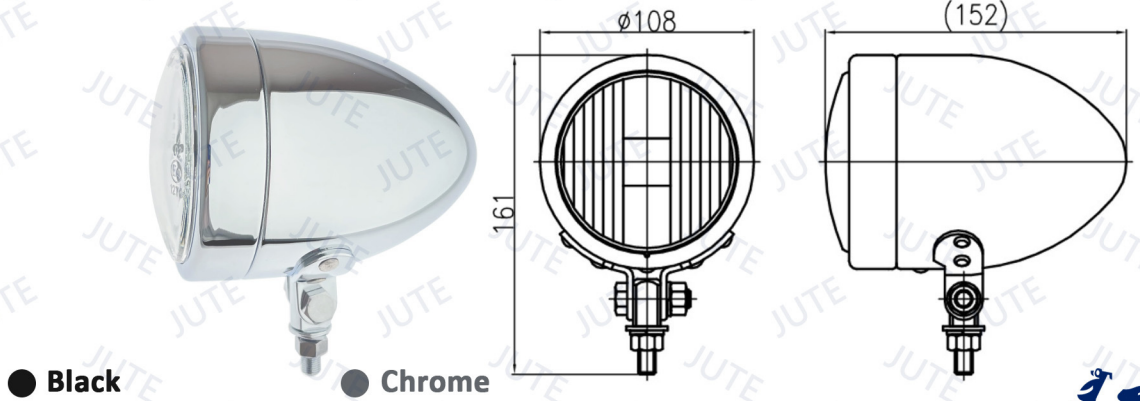

● Chrome

Model: A017-A W/O-V

● Black

● Chrome

HOUSING 4"

Model: A108

Model: A108-V