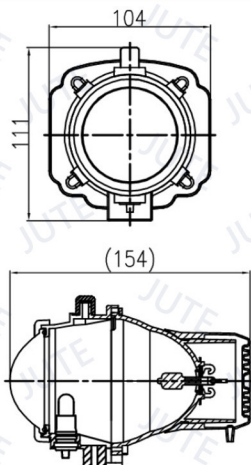

PROJECTOR HEADLIGHT

Unit: mm

Model: PJ-H

Ø60mm Projector Headlight (High Beam & Front Position)

H3 12V 55W (H Beam)
T10 12V 5W (P)

ECE R112 Class B & ECE R50.

Unit: mm

Model: PJ-L

Ø60mm Projector Headlight (Low Beam & Front Position)

H3 12V 55W (L Beam)
T10 12V 5W (P)

ECE R112 Class B & ECE R50.

Unit: mm

Model: PJ1-H

Ø60mm Projector Headlight (High Beam & Front Position)

H3 12V 55W (H Beam)
T10 12V 5W (P)

ECE R112 Class B & ECE R7.

Unit: mm

Model: PJ1-L

Ø60mm Projector Headlight (Low Beam & Front Position)

H3 12V 55W (L Beam)
T10 12V 5W (P)

ECE R112 Class B & ECE R7.

PROJECTOR HEADLIGHT

Unit: mm

Model: PJ2-A+ST

Ø60mm Projector Headlight (High/Low Beam & Front Position)

H3 12V 55W (H/L Beam)
T10 12V 5W (P)

ECE R112 Class B & ECE R50.

Unit: mm

Model: PJ3-H

Ø60mm Projector Headlight (High Beam & Front Position)