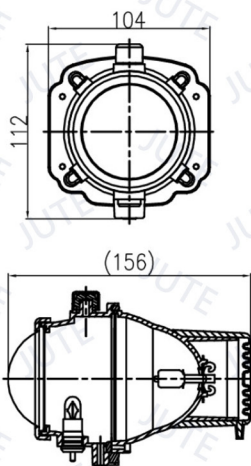

PROJECTOR HEADLIGHT

Unit: mm

Model: PJ-H

Ø60mm Projector Headlight (High Beam & Front Position)

H3 12V 55W (H Beam)
T10 12V 5W (P)

ECE R112 Class B & ECE R50.

Unit: mm

Model: PJ-L

Ø60mm Projector Headlight (Low Beam & Front Position)

H3 12V 55W (L Beam)
T10 12V 5W (P)

ECE R112 Class B & ECE R50.

Unit: mm

Model: PJ1-H

Ø60mm Projector Headlight (High Beam & Front Position)

H3 12V 55W (H Beam)
T10 12V 5W (P)

ECE R112 Class B & ECE R7.

Unit: mm

Model: PJ1-L

Ø60mm Projector Headlight (Low Beam & Front Position)

H3 12V 55W (L Beam)
T10 12V 5W (P)

ECE R112 Class B & ECE R7.

PROJECTOR HEADLIGHT

Unit: mm

Model: PJ2-A+ST

Ø60mm Projector Headlight (High/Low Beam & Front Position)

H3 12V 55W (H/L Beam)
T10 12V 5W (P)

ECE R112 Class B & ECE R50.

Unit: mm

Model: PJ3-H

Ø60mm Projector Headlight (High Beam & Front Position)