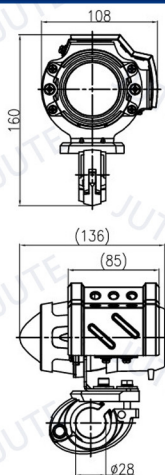

Unit: mm

Model: Bracket for PJ4 & PJ5