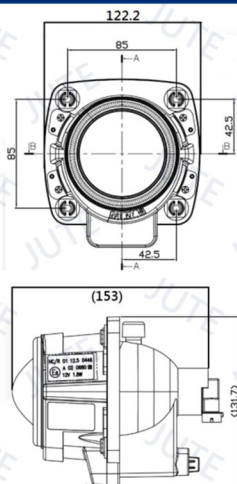

PROJECTOR HEADLIGHT

Unit: mm

Model: PJ-H

Ø60mm Projector Headlight (High Beam & Front Position)

H3 12V 55W (H Beam)
T10 12V 5W (P)

ECE R112 Class B & ECE R50.

Unit: mm

Model: PJ-L

Model: PJ5-A-LOW

Ø50mm Projector Headlight (Low Beam)

H8 12V 35W (L Beam)

ECE R113 Class B.

PROJECTOR HEADLIGHT

Unit: mm

Model: PJ6-A/E

Ø70mm Projector Headlight
(High/Low Beam)

H9 12V 65W (H/L Beam)

ECE R112 Class B.

Unit: mm

Model: PJ6-A

Ø70mm Projector Headlight
(High/Low Beam)

H9 12V 65W (H/L Beam)

Unit: mm

Model: PJ7-A/E-W

Ø70mm Projector Headlight
(High/Low Beam)
with LED Angel Eye (Front Position)

H9 12V 65W (H/L Beam)
LED 12V, 45PCS (P)

ECE R112 Class B & ECE R7.

Unit: mm

Model: PJ7-A/E-SMO

Ø70mm Projector Headlight
(High/Low Beam)
with LED Angel Eye (Front Position)