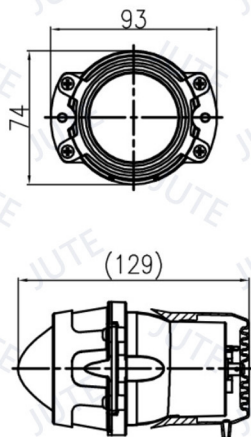

PROJECTOR HEADLIGHT

Unit: mm

Model: PJ-H

Ø60mm Projector Headlight (High Beam & Front Position)

H3 12V 55W (H Beam)
T10 12V 5W (P)

ECE R112 Class B & ECE R50.

Unit: mm

Model: PJ-L

Ø60mm Projector Headlight (Low Beam & Front Position)

H3 12V 55W (L Beam)
T10 12V 5W (P)

ECE R112 Class B & ECE R50.

Unit: mm

Model: PJ1-H

Ø60mm Projector Headlight (High Beam & Front Position)

H3 12V 55W (H Beam)
T10 12V 5W (P)

H8 12V 35W (H Beam)
T10 12V 5W (P)

ECE R112 Class A & ECE R7.

Unit: mm

Model: PJ3-L

Ø60mm Projector Headlight (Low Beam & Front Position)

H8 12V 35W (L Beam)
T10 12V 5W (P)

ECE R112 Class A & ECE R7.

PROJECTOR HEADLIGHT

Unit: mm

Model: PJ4-A-HI

Ø50mm Projector Headlight (High Beam)

H1 12V 55W (H Beam)

ECE R112 Class A.

Unit: mm

Model: PJ4-A-LOW

Ø50mm Projector Headlight (Low Beam)