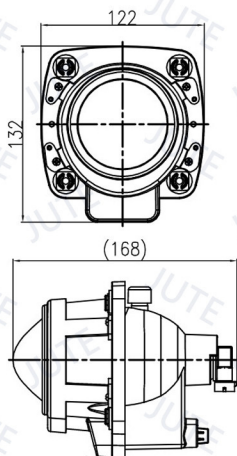

PROJECTOR HEADLIGHT

Unit: mm

Model: PJ-H

Ø60mm Projector Headlight (High Beam & Front Position)

H3 12V 55W (H Beam)
T10 12V 5W (P)

ECE R112 Class B & ECE R50.

Unit: mm

Model: PJ-L

Unit: mm

Model: PJ4-A-HI

Ø50mm Projector Headlight (High Beam)

H1 12V 55W (H Beam)

ECE R112 Class A.

Unit: mm

Model: PJ4-A-LOW

Ø50mm Projector Headlight (Low Beam)

Model: PJ5-A-LOW

Ø50mm Projector Headlight (Low Beam)

H8 12V 35W (L Beam)

ECE R113 Class B.

PROJECTOR HEADLIGHT

Unit: mm

Model: PJ6-A/E

Ø70mm Projector Headlight
(High/Low Beam)

Ø70mm Projector Headlight
(High/Low Beam)
with LED Angel Eye (Front Position)

H9 12V 65W (H/L Beam)
LED 12V, 45PCS (P)

ECE R112 Class B & ECE R7.

Unit: mm

Model: PJ7-A/E-SMO

Ø70mm Projector Headlight
(High/Low Beam)
with LED Angel Eye (Front Position)