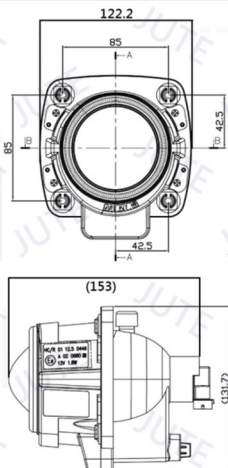

PROJECTOR HEADLIGHT

Unit: mm

Model: PJ-H

Ø60mm Projector Headlight (High Beam & Front Position)

H3 12V 55W (H Beam)
T10 12V 5W (P)

ECE R112 Class B & ECE R50.

Unit: mm

Model: PJ-L

H9 12V 65W (H/L Beam)

ECE R112 Class B.

Unit: mm

Model: PJ6-A

Ø70mm Projector Headlight
(High/Low Beam)

H9 12V 65W (H/L Beam)

Unit: mm

Model: PJ7-A/E-W

Ø70mm Projector Headlight
(High/Low Beam)
with LED Angel Eye (Front Position)

H9 12V 65W (H/L Beam)
LED 12V, 45PCS (P)

ECE R112 Class B & ECE R7.

Unit: mm

Model: PJ7-A/E-SMO

Ø70mm Projector Headlight
(High/Low Beam)
with LED Angel Eye (Front Position)

H9 12V 65W (H/L Beam)
LED 12V, 45PCS (P)

ECE R112 Class B & ECE R7.

PROJECTOR HEADLIGHT

Unit: mm

Model: PJ7-A/E-C

Ø70mm Projector Headlight
(High/Low Beam)
with LED Angel Eye (Front Position)

H9 12V 65W (H/L Beam)
LED 12V, 45PCS (P)