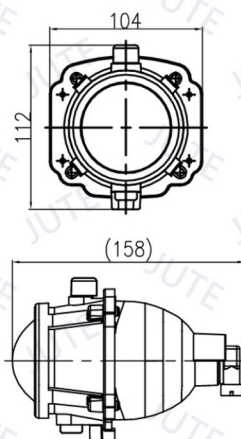

PROJECTOR HEADLIGHT

Unit: mm

Model: PJ-H

Ø60mm Projector Headlight (High Beam & Front Position)

H3 12V 55W (H Beam)
T10 12V 5W (P)

ECE R112 Class B & ECE R50.

Unit: mm

Model: PJ-L

Ø60mm Projector Headlight (Low Beam & Front Position)

H3 12V 55W (L Beam)
T10 12V 5W (P)

ECE R112 Class B & ECE R50.

Unit: mm

Model: PJ1-H

Ø60mm Projector Headlight (High Beam & Front Position)

H3 12V 55W (H Beam)
T10 12V 5W (P)

Model: PJ2-A+ST

Ø60mm Projector Headlight (High/Low Beam & Front Position)

H3 12V 55W (H/L Beam)
T10 12V 5W (P)

ECE R112 Class B & ECE R50.

Unit: mm

Model: PJ3-H

Ø60mm Projector Headlight (High Beam & Front Position)

H8 12V 35W (H Beam)
T10 12V 5W (P)

ECE R112 Class A & ECE R7.

Unit: mm

Model: PJ3-L

Ø60mm Projector Headlight (Low Beam & Front Position)

H8 12V 35W (L Beam)
T10 12V 5W (P)

ECE R112 Class A & ECE R7.

PROJECTOR HEADLIGHT