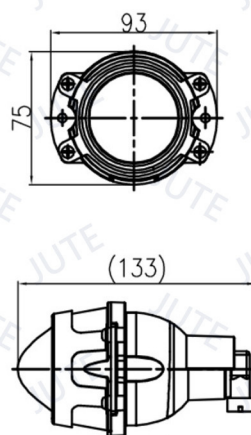

PROJECTOR HEADLIGHT

Unit: mm

Model: PJ-H

Ø60mm Projector Headlight (High Beam & Front Position)

H3 12V 55W (H Beam)
T10 12V 5W (P)

ECE R112 Class B & ECE R50.

Unit: mm

Model: PJ-L

Unit: mm

Model: PJ4-A-HI

Ø50mm Projector Headlight (High Beam)

H1 12V 55W (H Beam)

ECE R112 Class A.

Unit: mm

Model: PJ4-A-LOW

Ø50mm Projector Headlight (Low Beam)

H1 12V 55W (L Beam)

ECE R112 Class B.

Unit: mm

Model: PJ5-A-HI

Ø50mm Projector Headlight (High Beam)

H8 12V 35W (H Beam)

ECE R113 Class B.

Unit: mm

Model: PJ5-A-LOW

Ø50mm Projector Headlight (Low Beam)

H8 12V 35W (L Beam)

ECE R113 Class B.

PROJECTOR HEADLIGHT

Unit: mm

Model: PJ6-A/E

Ø70mm Projector Headlight
(High/Low Beam)