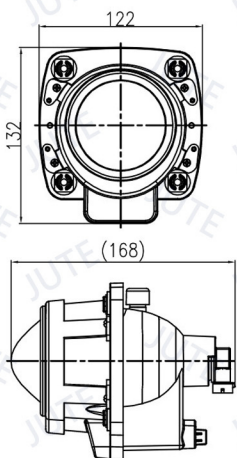

Model: PJ6-A

Ø70mm Projector Headlight
(High/Low Beam)

H9 12V 65W (H/L Beam)