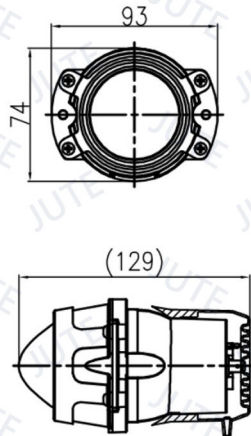

PROJECTOR HEADLIGHT

Unit: mm

Model: PJ-H

Ø60mm Projector Headlight (High Beam & Front Position)

H3 12V 55W (H Beam)
T10 12V 5W (P)

ECE R112 Class B & ECE R50.

Unit: mm

Model: PJ-L

Model: PJ2-A+ST

Ø60mm Projector Headlight (High/Low Beam & Front Position)

H3 12V 55W (H/L Beam)
T10 12V 5W (P)

ECE R112 Class B & ECE R50.

Unit: mm

Model: PJ3-H

Ø60mm Projector Headlight (High Beam & Front Position)

H8 12V 35W (H Beam)
T10 12V 5W (P)

ECE R112 Class A & ECE R7.

Unit: mm

Model: PJ3-L

Ø60mm Projector Headlight (Low Beam & Front Position)

H8 12V 35W (L Beam)
T10 12V 5W (P)

ECE R112 Class A & ECE R7.

PROJECTOR HEADLIGHT

Unit: mm

Model: PJ4-A-HI

Ø50mm Projector Headlight (High Beam)

H1 12V 55W (H Beam)

ECE R112 Class A.

Unit: mm

Model: PJ4-A-LOW

Ø50mm Projector Headlight (Low Beam)