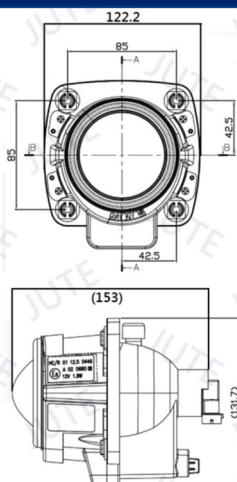

PROJECTOR HEADLIGHT

Unit: mm

Model: PJ-H

Ø60mm Projector Headlight (High Beam & Front Position)

H3 12V 55W (H Beam)
T10 12V 5W (P)

ECE R112 Class B & ECE R50.

Unit: mm

Model: PJ-L

H9 12V 65W (H/L Beam)

ECE R112 Class B.

Unit: mm

Model: PJ6-A

Ø70mm Projector Headlight
(High/Low Beam)

H9 12V 65W (H/L Beam)

Unit: mm

Model: PJ7-A/E-W

Ø70mm Projector Headlight
(High/Low Beam)
with LED Angel Eye (Front Position)

H9 12V 65W (H/L Beam)
LED 12V, 45PCS (P)

ECE R112 Class B & ECE R7.

Unit: mm

Model: PJ7-A/E-SMO

Ø70mm Projector Headlight
(High/Low Beam)
with LED Angel Eye (Front Position)

H9 12V 65W (H/L Beam)
LED 12V, 45PCS (P)

ECE R112 Class B & ECE R7.

PROJECTOR HEADLIGHT

Unit: mm

Model: PJ7-A/E-C

Ø70mm Projector Headlight
(High/Low Beam)
with LED Angel Eye (Front Position)

H9 12V 65W (H/L Beam)
LED 12V, 45PCS (P)