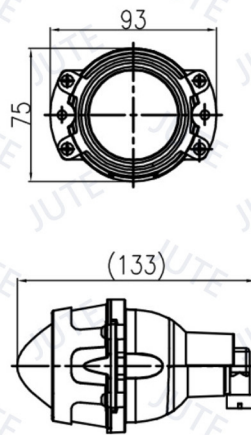

Unit: mm

Model: PJ5-A-HI

Ø50mm Projector Headlight (High Beam)

H8 12V 35W (H Beam)

ECE R113 Class B.