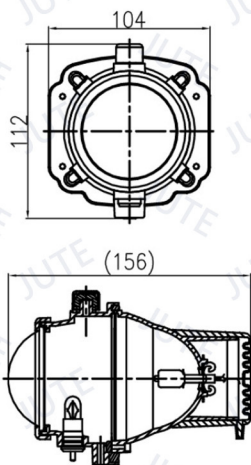

PROJECTOR HEADLIGHT

Unit: mm

Model: PJ-H

Ø60mm Projector Headlight (High Beam & Front Position)

H3 12V 55W (H Beam)
T10 12V 5W (P)

ECE R112 Class B & ECE R50.

Unit: mm

Model: PJ-L

Ø60mm Projector Headlight (Low Beam & Front Position)

H3 12V 55W (L Beam)
T10 12V 5W (P)

ECE R112 Class B & ECE R50.

Unit: mm

Model: PJ1-H

Ø60mm Projector Headlight (High Beam & Front Position)

H3 12V 55W (H Beam)
T10 12V 5W (P)

ECE R112 Class B & ECE R7.

Unit: mm

Model: PJ1-L

Ø60mm Projector Headlight (Low Beam & Front Position)

H3 12V 55W (L Beam)
T10 12V 5W (P)

ECE R112 Class B & ECE R7.

PROJECTOR HEADLIGHT

Unit: mm

Model: PJ2-A+ST

Ø60mm Projector Headlight (High/Low Beam & Front Position)

H3 12V 55W (H/L Beam)
T10 12V 5W (P)

ECE R112 Class B & ECE R50.

Unit: mm

Model: PJ3-H

Ø60mm Projector Headlight (High Beam & Front Position)