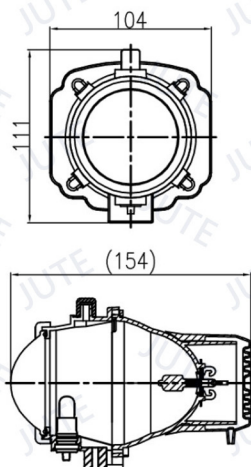

PROJECTOR HEADLIGHT

Unit: mm

Model: PJ-H

Ø60mm Projector Headlight (High Beam & Front Position)

H3 12V 55W (H Beam)
T10 12V 5W (P)

ECE R112 Class B & ECE R50.

Unit: mm

Model: PJ-L

Ø60mm Projector Headlight (Low Beam & Front Position)

H3 12V 55W (L Beam)
T10 12V 5W (P)

ECE R112 Class B & ECE R50.

Unit: mm

Model: PJ1-H

Ø60mm Projector Headlight (High Beam & Front Position)

H3 12V 55W (H Beam)
T10 12V 5W (P)

ECE R112 Class B & ECE R7.

Unit: mm

Model: PJ1-L

Ø60mm Projector Headlight (Low Beam & Front Position)

H3 12V 55W (L Beam)
T10 12V 5W (P)

ECE R112 Class B & ECE R7.

PROJECTOR HEADLIGHT

Unit: mm

Model: PJ2-A+ST

Ø60mm Projector Headlight (High/Low Beam & Front Position)

H3 12V 55W (H/L Beam)
T10 12V 5W (P)

ECE R112 Class B & ECE R50.

Unit: mm

Model: PJ3-H

Ø60mm Projector Headlight (High Beam & Front Position)