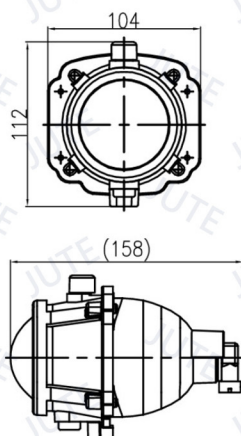

PROJECTOR HEADLIGHT

Unit: mm

Model: PJ-H

Ø60mm Projector Headlight (High Beam & Front Position)

H3 12V 55W (H Beam)
T10 12V 5W (P)

ECE R112 Class B & ECE R50.

Unit: mm

Model: PJ-L

Ø60mm Projector Headlight (Low Beam & Front Position)

H3 12V 55W (L Beam)
T10 12V 5W (P)

ECE R112 Class B & ECE R50.

Unit: mm

Model: PJ1-H

Ø60mm Projector Headlight (High Beam & Front Position)

H3 12V 55W (H Beam)
T10 12V 5W (P)

ECE R112 Class B & ECE R7.

Unit: mm

Model: PJ1-L

Ø60mm Projector Headlight (Low Beam & Front Position)

H3 12V 55W (L Beam)
T10 12V 5W (P)

ECE R112 Class B & ECE R7.

PROJECTOR HEADLIGHT

Unit: mm

Model: PJ2-A+ST

Ø60mm Projector Headlight (High/Low Beam & Front Position)

H3 12V 55W (H/L Beam)
T10 12V 5W (P)

ECE R112 Class B & ECE R50.

Unit: mm

Model: PJ3-H

Ø60mm Projector Headlight (High Beam & Front Position)