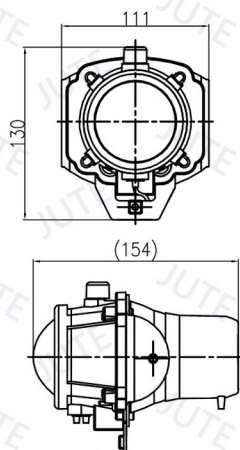

PROJECTOR HEADLIGHT

Unit: mm

Model: PJ-H

Ø60mm Projector Headlight (High Beam & Front Position)

H3 12V 55W (H Beam)
T10 12V 5W (P)

ECE R112 Class B & ECE R50.

Unit: mm

Model: PJ-L

Ø60mm Projector Headlight (Low Beam & Front Position)

H3 12V 55W (L Beam)
T10 12V 5W (P)

ECE R112 Class B & ECE R50.

Unit: mm

Model: PJ1-H

Ø60mm Projector Headlight (High Beam & Front Position)

H3 12V 55W (H Beam)
T10 12V 5W (P)

ECE R112 Class B & ECE R7.

Unit: mm

Model: PJ1-L

Ø60mm Projector Headlight (Low Beam & Front Position)

H3 12V 55W (L Beam)
T10 12V 5W (P)

ECE R112 Class B & ECE R7.

PROJECTOR HEADLIGHT

Unit: mm

Model: PJ2-A+ST

Ø60mm Projector Headlight (High/Low Beam & Front Position)

H3 12V 55W (H/L Beam)
T10 12V 5W (P)

ECE R112 Class B & ECE R50.

Unit: mm

Model: PJ3-H

Ø60mm Projector Headlight (High Beam & Front Position)