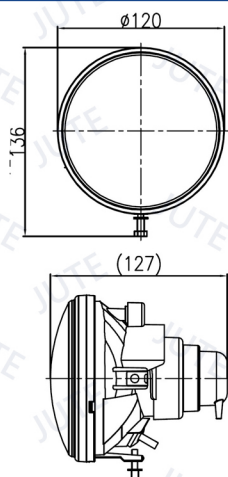

# HEADLIGHT Ø120mm

Unit: mm

## Model: AL021

Ø120mm Headlight (High/Low Beam & Front Position)

LED 12V, 2PCS (H/L Beam)  
LED 12V, 0.2W, 18PCS (P)

ECE SAE

Unit: mm

## Model: A012

Ø120mm Headlight (High/Low Beam & Front Position)

HS1 12V 35/35W (H/L Beam)  
T10 12V 5W (P)

ECE SAE TW

Unit: mm

## Model: A024

Ø120mm Headlight (High/Low Beam & Front Position)

HS1 12V 35/35W (H/L Beam)  
T10 12V 5W (P)

ECE SAE TW