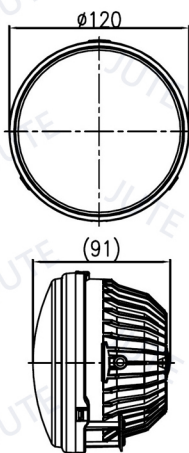

## Model: AL015

Ø120mm Headlight (High/Low Beam & Front Position)

LED 12V, 2PCS (H/L Beam)  
LED 12V 0.2W, 30PCS (P)

ECE

Unit: mm

## Model: AL021

Ø120mm Headlight (High/Low Beam & Front Position)

LED 12V, 2PCS (H/L Beam)  
LED 12V, 0.2W, 18PCS (P)

ECE SAE

Unit: mm

## Model: A012

Ø120mm Headlight (High/Low Beam & Front Position)

HS1 12V 35/35W (H/L Beam)  
T10 12V 5W (P)

ECE SAE TW

Unit: mm

## Model: A024

Ø120mm Headlight (High/Low Beam & Front Position)

HS1 12V 35/35W (H/L Beam)  
T10 12V 5W (P)

ECE SAE TW