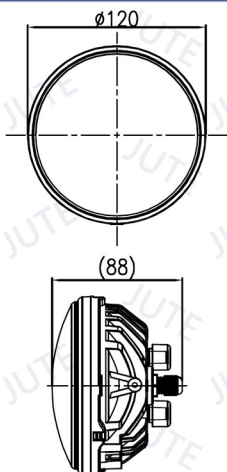

# HEADLIGHT Ø120mm

Unit: mm

## Model: AL015

Ø120mm Headlight (High/Low Beam & Front Position)

LED 12V, 2PCS (H/L Beam)  
LED 12V 0.2W, 30PCS (P)

ECE

Unit: mm

## Model: AL021

Ø120mm Headlight (High/Low Beam & Front Position)

LED 12V, 2PCS (H/L Beam)  
LED 12V, 0.2W, 18PCS (P)

ECE SAE

Unit: mm

## Model: A024

Ø120mm Headlight (High/Low Beam & Front Position)

HS1 12V 35/35W (H/L Beam)  
T10 12V 5W (P)

ECE SAE TW