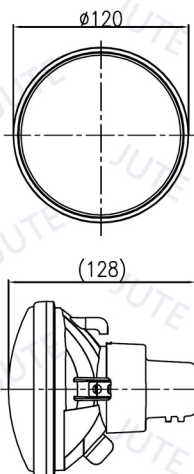

## Model: AL015

Ø120mm Headlight (High/Low Beam & Front Position)

LED 12V, 2PCS (H/L Beam)  
LED 12V 0.2W, 30PCS (P)

ECE

Unit: mm

## Model: AL021

Ø120mm Headlight (High/Low Beam & Front Position)

LED 12V, 2PCS (H/L Beam)  
LED 12V, 0.2W, 18PCS (P)

ECE SAE

Unit: mm

## Model: A012

Ø120mm Headlight (High/Low Beam & Front Position)

HS1 12V 35/35W (H/L Beam)  
T10 12V 5W (P)

ECE SAE TW

Unit: mm

## Model: A024

Ø120mm Headlight (High/Low Beam & Front Position)

HS1 12V 35/35W (H/L Beam)  
T10 12V 5W (P)

ECE SAE TW