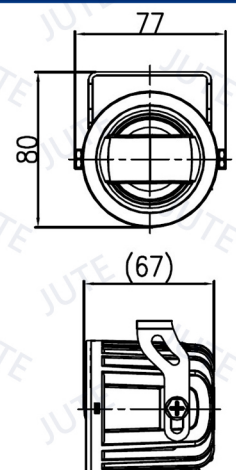

HEADLIGHT Ø70mm

Unit: mm

Model: AL10B

Ø70mm Headlight (Low Beam)

LED 12V, 1PC (L Beam)

Unit: mm

Model: HL01B

Ø70mm Headlight (High Beam)

LED 12V, 1PC (H Beam)

Unit: mm

Model: HL01C

Ø70mm Headlight (High Beam)

LED 12V, 1PC (H Beam)

Unit: mm

Model: FL02B

Ø70mm Front Fog Light