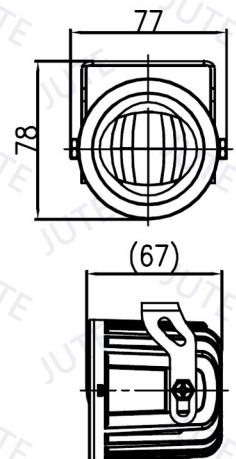

HEADLIGHT Ø70mm

Unit: mm

Model: AL10B

Ø70mm Headlight (Low Beam)

LED 12V, 1PC (L Beam)

Unit: mm

Model: HL01B

Ø70mm Headlight (High Beam)

LED 12V, 1PC (H Beam)

Unit: mm

Model: HL01C

Ø70mm Headlight (High Beam)

LED 12V, 1PC (H Beam)

Unit: mm

Model: FL02B

Ø70mm Front Fog Light