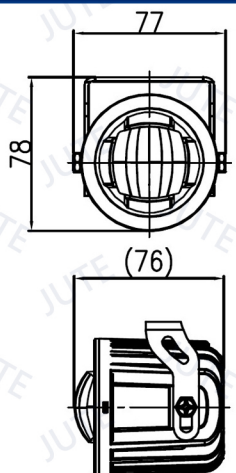

HEADLIGHT Ø70mm

Unit: mm

Model: AL10B

Ø70mm Headlight (Low Beam)

LED 12V, 1PC (L Beam)

Unit: mm

Model: HL01B

Ø70mm Headlight (High Beam)

LED 12V, 1PC (H Beam)

Unit: mm

Model: HL01C

Ø70mm Headlight (High Beam)

LED 12V, 1PC (H Beam)

Unit: mm

Model: FL02B

Ø70mm Front Fog Light