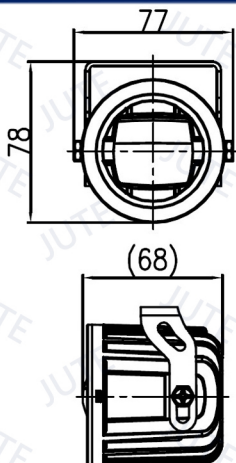

HEADLIGHT Ø70mm

Unit: mm

Model: AL10B

Ø70mm Headlight (Low Beam)

LED 12V, 1PC (L Beam)

Unit: mm

Model: HL01B

Ø70mm Headlight (High Beam)

LED 12V, 1PC (H Beam)

Unit: mm

Model: HL01C

Ø70mm Headlight (High Beam)

LED 12V, 1PC (H Beam)

Unit: mm

Model: FL02B

Ø70mm Front Fog Light