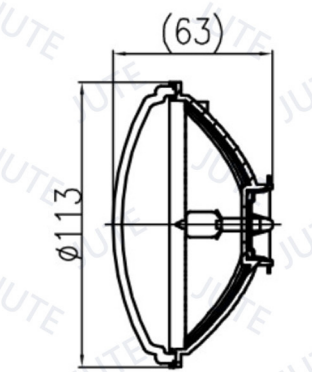

HEADLIGHT 4 ½"

Unit: mm

Model: JA004-S2

4 ½" Headlight (High/Low Beam & Front Position)

S2 12V 35/35W (H/L Beam)
T10 12V 5W (P)

ECE

Please refer to another file for choices of housing.

Unit: mm

Model: JA100-H-E

4 ½" Headlight (High/Low Beam & Front Position)

HS1 12V 35/35W (H/L Beam)
T10 12V 5W (P)

ECE

Please refer to another file for choices of housing.

Unit: mm

Model: JA110/S-H3/55W

4 ½" Headlight (Auxiliary High Beam/High Beam)

H3 12V 55W

ECE SAE

Please refer to another file for choices of housing.

Unit: mm

Model: JA110/S-H3/35W

4 ½" Headlight (Auxiliary High Beam)

H3 12V 35W

SAE

H8 12V 35W

Please refer to another file for choices of housing.

Unit: mm