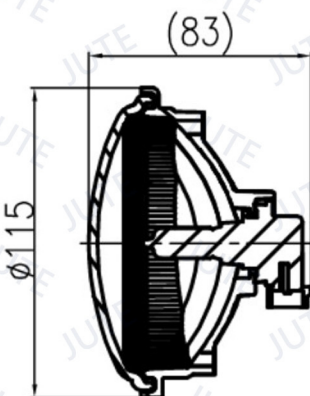

HEADLIGHT 4 ½"

Unit: mm

Model: JA004-S2

4 ½" Headlight (High/Low Beam & Front Position)

S2 12V 35/35W (H/L Beam)
T10 12V 5W (P)

ECE

Please refer to another file for choices of housing.

Unit: mm

Please refer to another file for choices of housing.

HEADLIGHT 4 1/2"

Unit: mm

Model: 4 1/2-02+R+B-E

**4 1/2" Headlight (Auxiliary High Beam/
High Beam)**

H3 12V 55W

Please refer to another file for choices of housing.

Unit: mm

Model: 4 1/2-02+R+B-F

4 1/2" Front Fog Light

H3 12V 55W

Please refer to another file for choices of housing.

Unit: mm

Model: JA029

4 1/2" Front Fog Light

H8 12V 35W

Please refer to another file for choices of housing.

Unit: mm