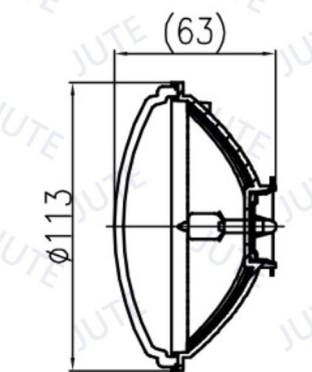

HEADLIGHT 4 ½"

Unit: mm

Model: JA004-S2

4 ½" Headlight (High/Low Beam & Front Position)

S2 12V 35/35W (H/L Beam)
T10 12V 5W (P)

ECE

Please refer to another file for choices of housing.

Unit: mm

Model: JA100-H-E

4 ½" Headlight (High/Low Beam & Front Position)

HS1 12V 35/35W (H/L Beam)
T10 12V 5W (P)

ECE

Please refer to another file for choices of housing.

Unit: mm

Model: JA110/S-H3/55W

4 ½" Headlight (Auxiliary High Beam/High Beam)

H3 12V 55W

ECE SAE

Please refer to another file for choices of housing.

Unit: mm

Model: JA110/S-H3/35W

4 ½" Headlight (Auxiliary High Beam)

H3 12V 35W

SAE

H8 12V 35W

Please refer to another file for choices of housing.

Unit: mm