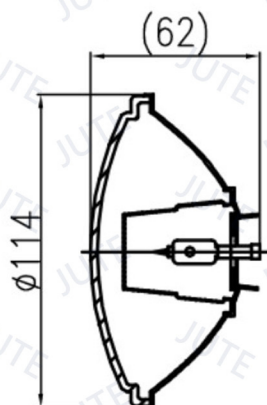

HEADLIGHT 4 ½"

Unit: mm

Model: JA004-S2

4 ½" Headlight (High/Low Beam & Front Position)

S2 12V 35/35W (H/L Beam)
T10 12V 5W (P)

ECE

Please refer to another file for choices of housing.

Unit: mm

Please refer to another file for choices of housing.

HEADLIGHT 4 1/2"

Unit: mm

Model: 4 1/2-02+R+B-E

**4 1/2" Headlight (Auxiliary High Beam/
High Beam)**

H3 12V 55W

Please refer to another file for choices of housing.

Unit: mm

Model: 4 1/2-02+R+B-F

4 1/2" Front Fog Light

H3 12V 55W

Please refer to another file for choices of housing.

Unit: mm

Model: JA029

4 1/2" Front Fog Light

H8 12V 35W

Please refer to another file for choices of housing.

Unit: mm