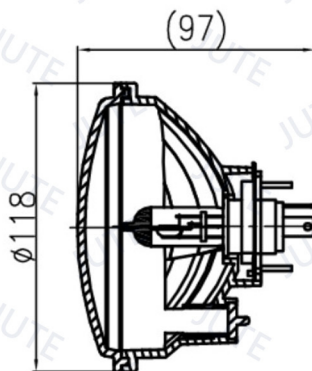

HEADLIGHT 4 ½"

Unit: mm

Model: JA004-S2

4 ½" Headlight (High/Low Beam & Front Position)

S2 12V 35/35W (H/L Beam)
T10 12V 5W (P)

ECE

Please refer to another file for choices of housing.

Unit: mm

Model: JA100-H-E

4 ½" Headlight (High/Low Beam & Front Position)

HS1 12V 35/35W (H/L Beam)
T10 12V 5W (P)

ECE

Please refer to another file for choices of housing.

Unit: mm

Model: JA110/S-H3/55W

4 ½" Headlight (Auxiliary High Beam/High Beam)

H3 12V 55W

ECE SAE

Please refer to another file for choices of housing.

Unit: mm

Model: JA110/S-H3/35W

4 ½" Headlight (Auxiliary High Beam)

H3 12V 35W

SAE

H8 12V 35W

Please refer to another file for choices of housing.

Unit: mm