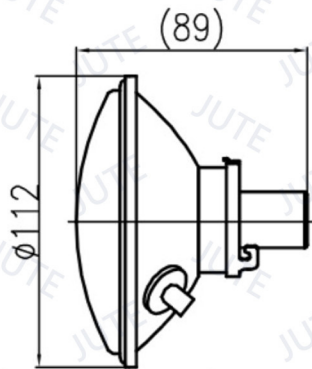

HEADLIGHT 4 ½"

Unit: mm

Model: JA004-S2

4 ½" Headlight (High/Low Beam & Front Position)

S2 12V 35/35W (H/L Beam)
T10 12V 5W (P)

ECE

Please refer to another file for choices of housing.

Unit: mm

Model: JA100-H-E

4 ½" Headlight (High/Low Beam & Front Position)

HS1 12V 35/35W (H/L Beam)
T10 12V 5W (P)

ECE

Please refer to another file for choices of housing.

Unit: mm

Model: JA110/S-H3/55W

4 ½" Headlight (Auxiliary High Beam/High Beam)

H3 12V 55W

ECE SAE

Please refer to another file for choices of housing.

Unit: mm

Model: JA110/S-H3/35W

4 ½" Headlight (Auxiliary High Beam)

H3 12V 35W

SAE

H8 12V 35W

Please refer to another file for choices of housing.

Unit: mm