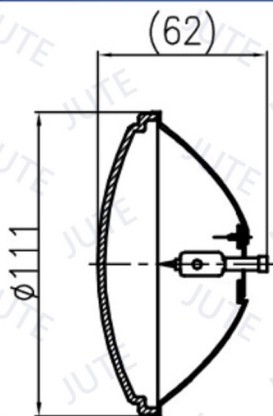

HEADLIGHT 4 ½"

Unit: mm

Model: JA004-S2

4 ½" Headlight (High/Low Beam & Front Position)

S2 12V 35/35W (H/L Beam)
T10 12V 5W (P)

ECE

Please refer to another file for choices of housing.

Unit: mm

Model: JA100-H-E

4 ½" Headlight (High/Low Beam & Front Position)

HS1 12V 35/35W (H/L Beam)
T10 12V 5W (P)

ECE

Please refer to another file for choices of housing.

Unit: mm

Model: JA110/S-H3/55W

4 ½" Headlight (Auxiliary High Beam/High Beam)

H3 12V 55W

ECE SAE

Please refer to another file for choices of housing.

Unit: mm

Model: JA110/S-H3/35W

4 ½" Headlight (Auxiliary High Beam)

H3 12V 35W

SAE

Please refer to another file for choices of housing.

HEADLIGHT 4 1/2"

Unit: mm

Model: 4 1/2-02+R+B-E

**4 1/2" Headlight (Auxiliary High Beam/
High Beam)**

H3 12V 55W

Please refer to another file for choices of housing.