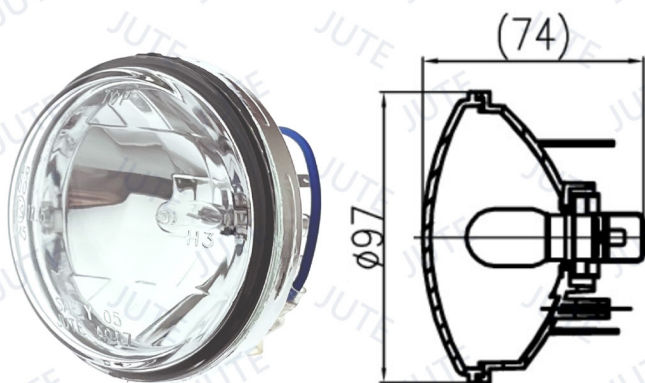

## Model: JA001-H

4" Headlight (High Beam & Front Position)

H4 12V 60/55W (H Beam)  
T10 12V 5W (P)

Please refer to another file for choices of housing.

Unit: mm

## Model: JA005-H

4" Headlight (Low Beam)

H7 12V 55W (L Beam)

Please refer to another file for choices of housing.

Unit: mm

## Model: JA006-H

4" Headlight (High Beam & Front Position)

H4 12V 60/55W (H Beam)  
T10 12V 5W (P)

Please refer to another file for choices of housing.

Unit: mm

## Model: JA017-H

4" Headlight (Auxiliary High Beam/  
High Beam)

H3 12V 55W (Auxiliary H Beam/ H Beam)

Only with A017 housing.