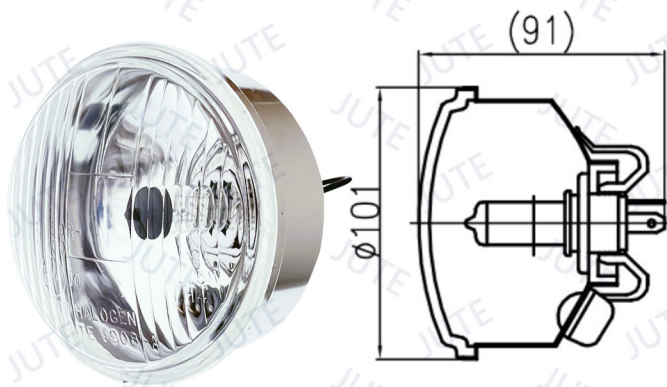

# HEADLIGHT 4"

Unit: mm

## Model: JA001-H

4" Headlight (High Beam & Front Position)

H4 12V 60/55W (H Beam)  
T10 12V 5W (P)

Please refer to another file for choices of housing.

Unit: mm

## Model: JA005-H

4" Headlight (Low Beam)

H7 12V 55W (L Beam)

Please refer to another file for choices of housing.

Unit: mm

## Model: JA006-H

4" Headlight (High Beam & Front Position)

H4 12V 60/55W (H Beam)  
T10 12V 5W (P)

Please refer to another file for choices of housing.

Unit: mm