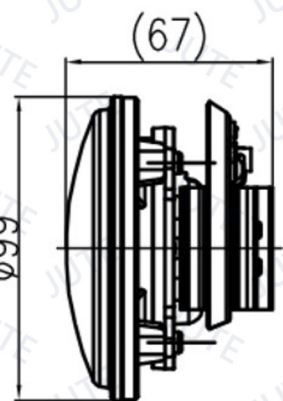

## Model: JA006-H

4" Headlight (High Beam & Front Position)

H4 12V 60/55W (H Beam)  
T10 12V 5W (P)

Please refer to another file for choices of housing.

Unit: mm

# HEADLIGHT 4"

Unit: mm

**Model: AL011-LOW W/O-01+03**  
**4" Headlight (Low Beam)**

LED 12V, 2PCS (L Beam)

Please refer to another file for choices of housing.

Unit: mm

**Model: AL011-LOW/BF W/O-01+03**  
**4" Headlight (Low Beam)**

LED 12V, 2PCS (L Beam)

Please refer to another file for choices of housing.

Unit: mm

**Model: HL002-HI W/O-01+03**  
**4" Headlight (High Beam)**

LED 12V, 1PC (H Beam)

Please refer to another file for choices of housing.

Unit: mm

**Model: HL002-HI/BF W/O-01+03**  
**4" Headlight (High Beam)**

LED 12V, 1PC (H Beam)

Please refer to another file for choices of housing.