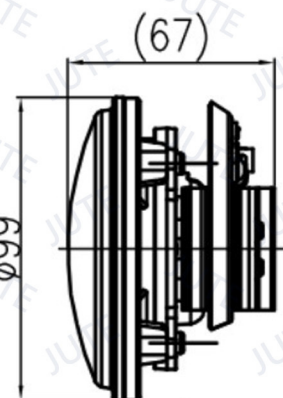

## Model: JA006-H

4" Headlight (High Beam & Front Position)

H4 12V 60/55W (H Beam)  
T10 12V 5W (P)

Please refer to another file for choices of housing.

Unit: mm

# HEADLIGHT 4"

Unit: mm

**Model: AL011-LOW W/O-01+03**  
**4" Headlight (Low Beam)**

LED 12V, 2PCS (L Beam)

Please refer to another file for choices of housing.

Unit: mm

**Model: AL011-LOW/BF W/O-01+03**  
**4" Headlight (Low Beam)**

LED 12V, 2PCS (L Beam)

Please refer to another file for choices of housing.

Unit: mm

**Model: HL002-HI W/O-01+03**  
**4" Headlight (High Beam)**

LED 12V, 1PC (H Beam)

Please refer to another file for choices of housing.