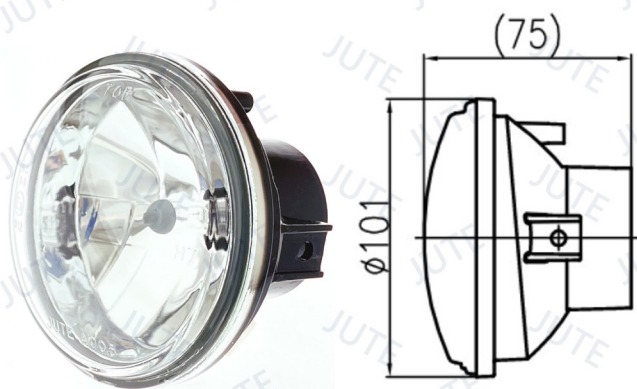

# HEADLIGHT 4"

Unit: mm

## Model: JA001-H

4" Headlight (High Beam & Front Position)

H4 12V 60/55W (H Beam)  
T10 12V 5W (P)

Please refer to another file for choices of housing.

Unit: mm

## Model: JA005-H

4" Headlight (Low Beam)

H7 12V 55W (L Beam)

Please refer to another file for choices of housing.

Unit: mm

## Model: JA006-H

4" Headlight (High Beam & Front Position)

H4 12V 60/55W (H Beam)  
T10 12V 5W (P)

Please refer to another file for choices of housing.

Unit: mm