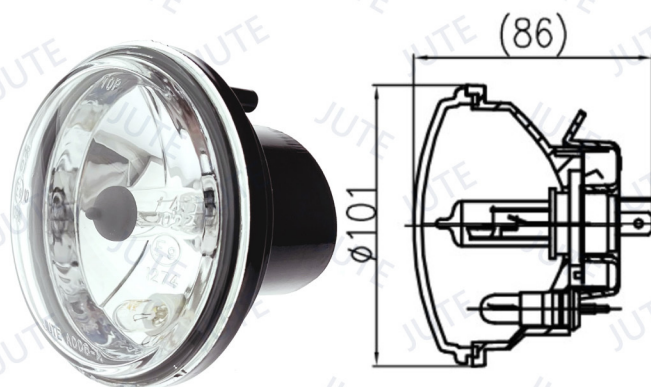

# HEADLIGHT 4"

Unit: mm

## Model: JA001-H

4" Headlight (High Beam & Front Position)

H4 12V 60/55W (H Beam)  
T10 12V 5W (P)

Please refer to another file for choices of housing.

Unit: mm

## Model: JA005-H

4" Headlight (Low Beam)

H7 12V 55W (L Beam)

Please refer to another file for choices of housing.

Unit: mm

## Model: JA006-H

4" Headlight (High Beam & Front Position)

H4 12V 60/55W (H Beam)  
T10 12V 5W (P)

Please refer to another file for choices of housing.

Unit: mm