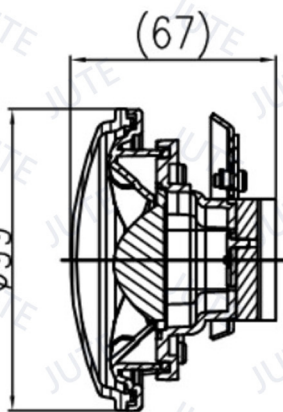

## Model: JA006-H

4" Headlight (High Beam & Front Position)

H4 12V 60/55W (H Beam)  
T10 12V 5W (P)

Please refer to another file for choices of housing.

Unit: mm

## Model: JA017-H

4" Headlight (Auxiliary High Beam/  
High Beam)

H3 12V 55W (Auxiliary H Beam/ H Beam)

Only with A017 housing.

# HEADLIGHT 4"

Unit: mm

**Model: AL011-LOW W/O-01+03**  
**4" Headlight (Low Beam)**

LED 12V, 2PCS (L Beam)

Please refer to another file for choices of housing.

Unit: mm

**Model: AL011-LOW/BF W/O-01+03**  
**4" Headlight (Low Beam)**