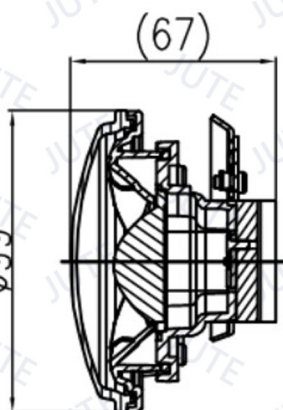

## Model: JA006-H

4" Headlight (High Beam & Front Position)

H4 12V 60/55W (H Beam)  
T10 12V 5W (P)

Please refer to another file for choices of housing.

Unit: mm

## Model: JA017-H

4" Headlight (Auxiliary High Beam/  
High Beam)

H3 12V 55W (Auxiliary H Beam/ H Beam)

Only with A017 housing.

# HEADLIGHT 4"

Unit: mm

**Model: AL011-LOW W/O-01+03**  
**4" Headlight (Low Beam)**

LED 12V, 2PCS (L Beam)

Please refer to another file for choices of housing.

Unit: mm

**Model: AL011-LOW/BF W/O-01+03**  
**4" Headlight (Low Beam)**

LED 12V, 2PCS (L Beam)

Please refer to another file for choices of housing.

Unit: mm

**Model: HL002-HI W/O-01+03**  
**4" Headlight (High Beam)**

LED 12V, 1PC (H Beam)

Please refer to another file for choices of housing.