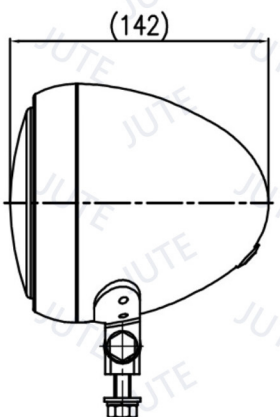

● Black

● Chrome

HOUSING 4 1/2"

Model: 169

● Black

● Chrome