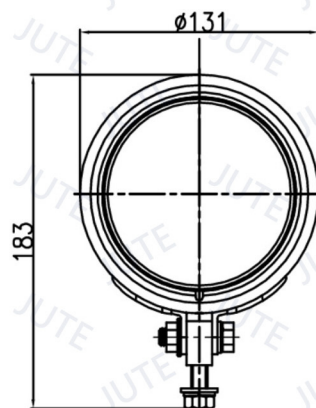

● Black

● Chrome

HOUSING 4 1/2"

Model: 169

● Black

● Chrome