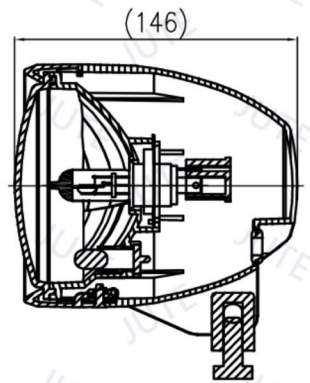

HOUSING 4 1/2"

Model: 5J5

Model: 955

Model: A100

● Chrome

Model: A101