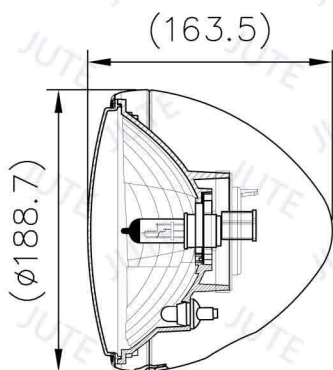

# HEADLIGHT 7"

Unit: mm

## Model: 7EKS/PJ2-PL008

7" Headlight (High/Low Beam) with LED Angel Eye (Front Position)

H3 12V 55W (H/L Beam)  
LED 12V, 21PCS (P)

Unit: mm