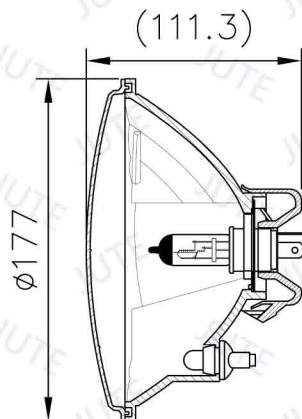

# HEADLIGHT 7"

Unit: mm

## Model: J703F-H-E

7" Headlight (High/Low Beam & Front Position)

H4 12V 60/55W (H/L Beam)  
T10 12V 5W (P)

ECE

Please refer to another file for choices of housing.

Unit: mm