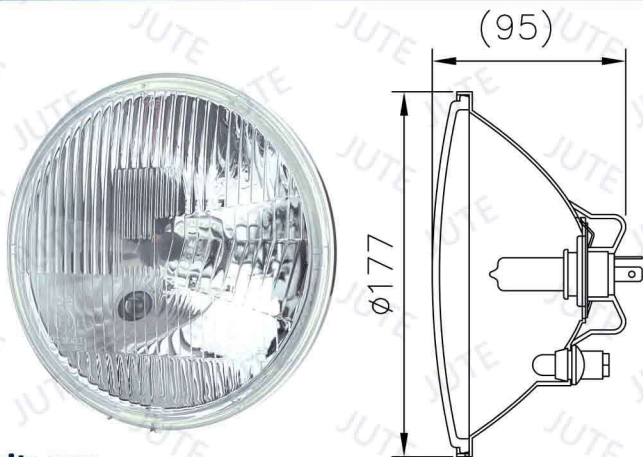

HEADLIGHT 7"

Unit: mm

Model: J701-H-E

7" Headlight (High/Low Beam & Front Position)

H4 12V 60/55W (H/L Beam)
T10 12V 5W (P)

Please refer to another file for choices of housing.