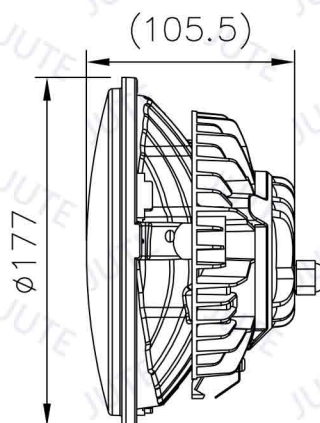

Unit: mm

Model: JL703-A

7" Headlight (High/Low Beam & Front Position)

LED 12V, 2PCS (H/L Beam)
LED 12V, 0.2W, 24PCS (P)

ECE

SAE

Please refer to another file for choices of housing.