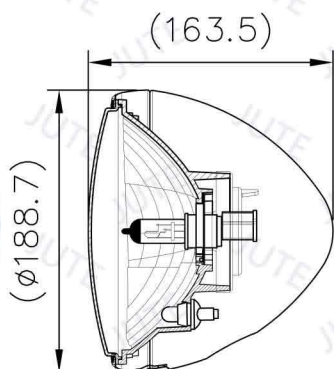

Model: 7EKS-H-E/LED

7" Headlight (High/Low Beam) with LED Angel Eye (Front Position)

H4 12V 60/55W (H/L Beam)
T10 12V 5W (P)
LED 12V, 33PCS (P)