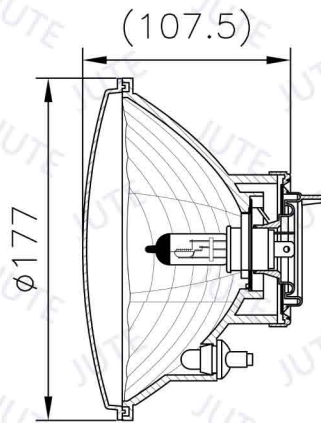

# HEADLIGHT 7"

Unit: mm

## Model: J703F-H-E

7" Headlight (High/Low Beam & Front Position)

H4 12V 60/55W (H/L Beam)  
T10 12V 5W (P)

ECE

Please refer to another file for choices of housing.

Unit: mm