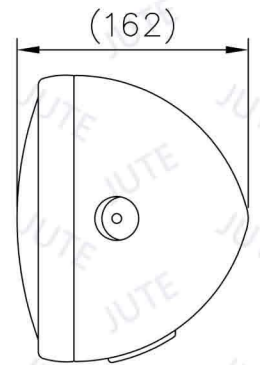

HOUSING 7"

Model: 5K7

● Black

● Chrome

Model: 8K7

● Black

● Chrome

Model: 7EKS

● Black

● Chrome

Model: 6J8

● Black

● Chrome