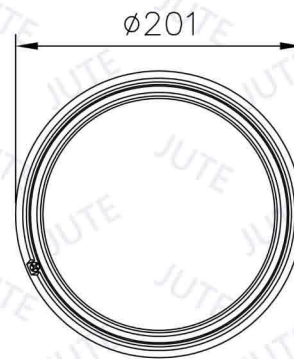

HOUSING 7"

Model: 5K7

● Black

● Chrome

Model: 8K7

● Black

● Chrome

Model: 7EKS

● Black

● Chrome

Model: 6J8

● Black

● Chrome