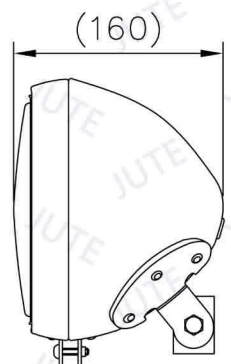

HOUSING 7"

Model: 30120 Bottom Mount 1

● Black

● Chrome

Model: 30120 Bottom Mount 2

● Black

● Chrome

Model: 30121 Bottom Mount 1

● Black

● Chrome

Model: 30121 Bottom Mount 2

● Black

● Chrome

HOUSING 7"

Model: 7 1/2M

● Black

● Chrome

Model: 7 1/2M+BRA

● Black

● Chrome

t=3.5

Model: KKA8

● Black

● Chrome