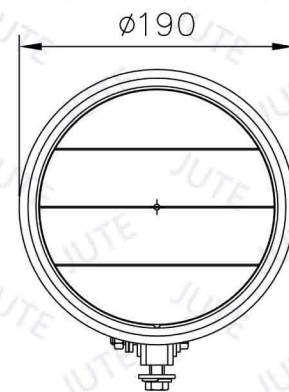

HOUSING 7"

Model: 7 1/2M

● Black

● Chrome

Model: 7 1/2M+BRA

● Black

● Chrome

t=3.5

Model: KKA8

● Black

● Chrome

Model: KKA8-V

● Black

● Chrome