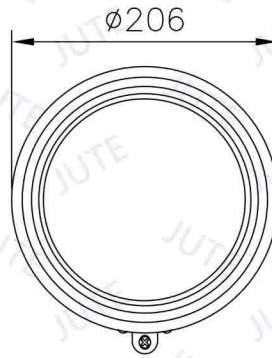

HOUSING 7"

Model: 30120 Bottom Mount 1

● Black

● Chrome

Model: 30120 Bottom Mount 2

● Black

● Chrome

Model: 30121 Bottom Mount 1

● Black

● Chrome

Model: 30121 Bottom Mount 2

● Black

● Chrome

HOUSING 7"

Model: 7 1/2M

● Black

● Chrome

Model: 7 1/2M+BRA

● Black

● Chrome

t=3.5

Model: KKA8

● Black

● Chrome