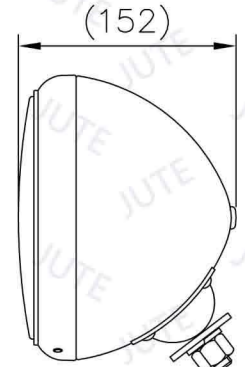

● Black

● Chrome

Model: 30121 Bottom Mount 2

● Black

● Chrome

HOUSING 7"

Model: 7 1/2M

● Black

● Chrome

Model: 7 1/2M+BRA

● Black

● Chrome

t=3.5

Model: KKA8

● Black

● Chrome