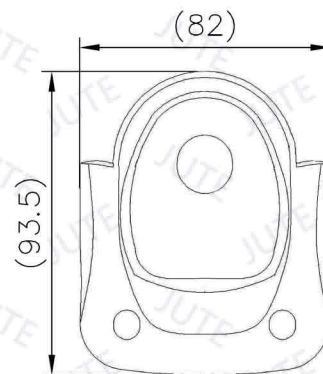

● Chrome

Model: 7 1/2M+BRA

● Black

● Chrome

t=3.5

Model: KKA8

● Black

● Chrome