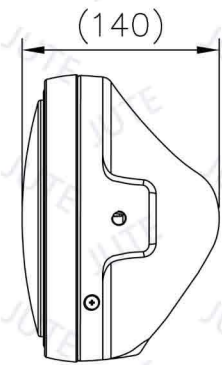

HOUSING 7"

Model: 5K7

● Black

● Chrome

Model: 8K7

● Black

● Chrome

Model: 7EKS

● Black

● Chrome

Model: 6J8

● Black

● Chrome