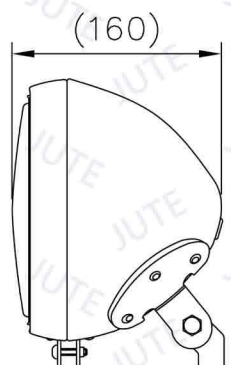

● Black

● Chrome

Model: 30121 Bottom Mount 2

● Black

● Chrome

HOUSING 7"

Model: 7 1/2M

● Black

● Chrome

Model: 7 1/2M+BRA

● Black

● Chrome

t=3.5

Model: KKA8

● Black

● Chrome