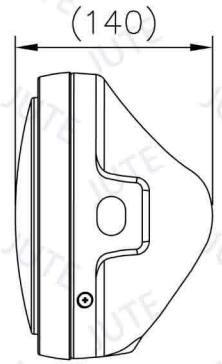

HOUSING 7"

Model: 5K7

● Black

● Chrome

Model: 8K7

● Black

● Chrome

Model: 7EKS

● Black

● Chrome

Model: 6J8

● Black

● Chrome