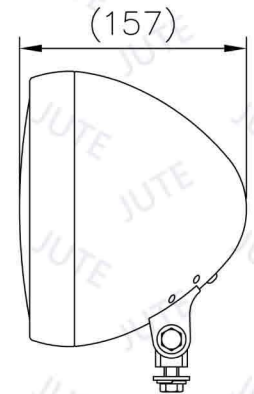

● Black

● Chrome

Model: 30121 Bottom Mount 2

● Black

● Chrome

HOUSING 7"

Model: 7 1/2M

● Black

● Chrome

Model: 7 1/2M+BRA

● Black

● Chrome

t=3.5

Model: KKA8

● Black

● Chrome