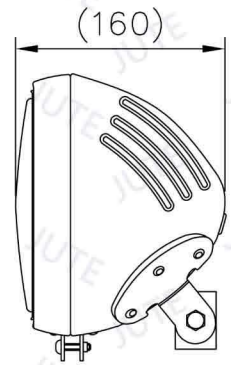

HOUSING 7"

Model: 30120 Bottom Mount 1

● Black

● Chrome

Model: 30120 Bottom Mount 2

● Black

● Chrome

Model: 30121 Bottom Mount 1

● Black

● Chrome

Model: 30121 Bottom Mount 2

● Black

● Chrome

HOUSING 7"

Model: 7 1/2M

● Black

● Chrome

Model: 7 1/2M+BRA

● Black

● Chrome

t=3.5

Model: KKA8

● Black

● Chrome