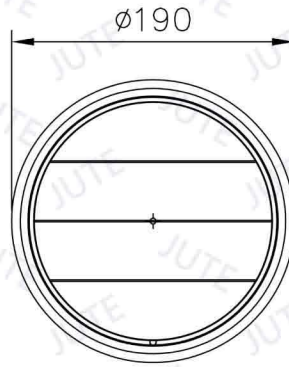

HOUSING 7"

Model: KED9 W/O VISOR

Model: KED9