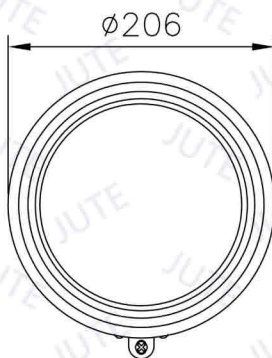

HOUSING 7"

Model: 30120 Bottom Mount 1

● Black

● Chrome

Model: 30120 Bottom Mount 2

● Black

● Chrome

Model: 30121 Bottom Mount 1

● Black

● Chrome

Model: 30121 Bottom Mount 2

● Black

● Chrome

HOUSING 7"

Model: 7 1/2M

● Black

● Chrome

Model: 7 1/2M+BRA

● Black

● Chrome

t=3.5

Model: KKA8

● Black

● Chrome