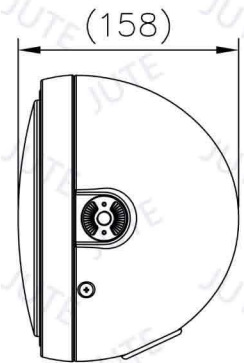

HOUSING 7"

Model: 5K7

● Black

● Chrome

Model: 8K7

● Black

● Chrome

Model: 7EKS

● Black

● Chrome

Model: 6J8

● Black

● Chrome