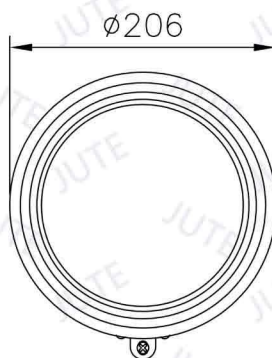

HOUSING 7"

Model: 30120 Bottom Mount 1

● Black

● Chrome

Model: 30120 Bottom Mount 2

● Black

● Chrome

Model: 30121 Bottom Mount 1

● Black

● Chrome

Model: 30121 Bottom Mount 2

● Black

● Chrome

HOUSING 7"

Model: 7 1/2M

● Black

● Chrome

Model: 7 1/2M+BRA

● Black

● Chrome

t=3.5

Model: KKA8

● Black

● Chrome