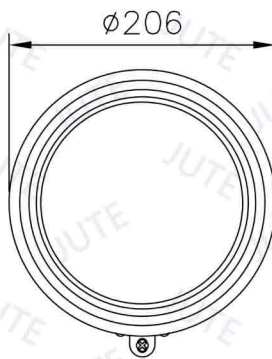

HOUSING 7"

Model: 30120 Bottom Mount 1

● Black

● Chrome

Model: 30120 Bottom Mount 2

● Black

● Chrome

Model: 30121 Bottom Mount 1

● Black

● Chrome

Model: 30121 Bottom Mount 2

● Black

● Chrome

HOUSING 7"

Model: 7 1/2M

● Black

● Chrome

Model: 7 1/2M+BRA

● Black

● Chrome

t=3.5

Model: KKA8

● Black

● Chrome