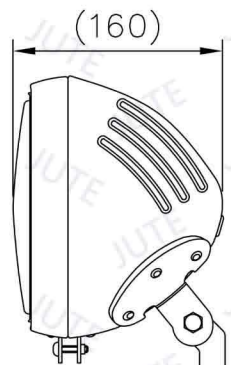

HOUSING 7"

Model: 30120 Bottom Mount 1

● Black

● Chrome

Model: 30120 Bottom Mount 2

● Black

● Chrome

Model: 30121 Bottom Mount 1

● Black

● Chrome

Model: 30121 Bottom Mount 2

● Black

● Chrome

HOUSING 7"

Model: 7 1/2M

● Black

● Chrome

Model: 7 1/2M+BRA

● Black

● Chrome

t=3.5

Model: KKA8

● Black

● Chrome