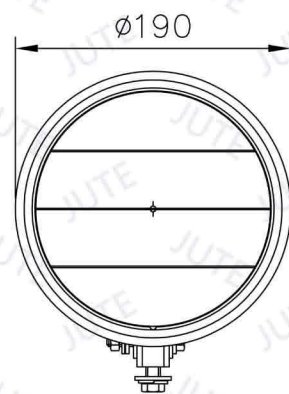

● Black

● Chrome

Model: 30121 Bottom Mount 2

● Black

● Chrome

HOUSING 7"

Model: 7 1/2M

● Black

● Chrome

Model: 7 1/2M+BRA

● Black

● Chrome

t=3.5

Model: KKA8

● Black

● Chrome