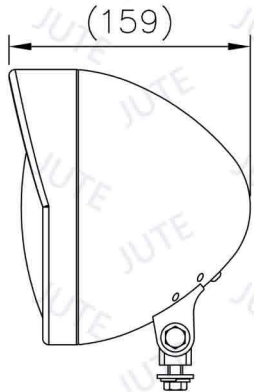

HOUSING 7"

Model: 7 1/2M

● Black

● Chrome

Model: 7 1/2M+BRA

● Black

● Chrome

t=3.5

Model: KKA8

● Black

● Chrome

Model: KKA8-V

● Black

● Chrome