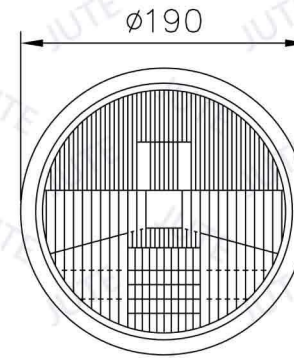

HOUSING 7"

Model: 5K7

● Black

● Chrome

Model: 8K7

● Black

● Chrome

Model: 7EKS

● Black

● Chrome

Model: 6J8

● Black

● Chrome