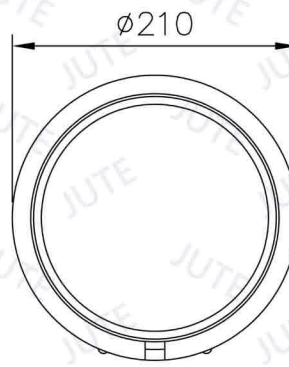

● Black

● Chrome

Model: 30121 Bottom Mount 2

● Black

● Chrome

HOUSING 7"

Model: 7 1/2M

● Black

● Chrome

Model: 7 1/2M+BRA

● Black

● Chrome

t=3.5

Model: KKA8

● Black

● Chrome