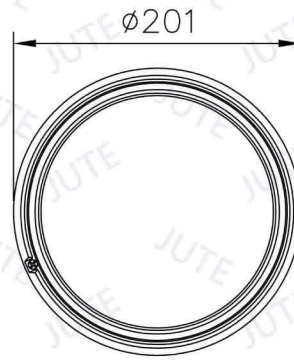

HOUSING 7"

Model: 5K7

● Black

● Chrome

Model: 8K7

● Black

● Chrome

Model: 7EKS

● Black

● Chrome

Model: 6J8

● Black

● Chrome