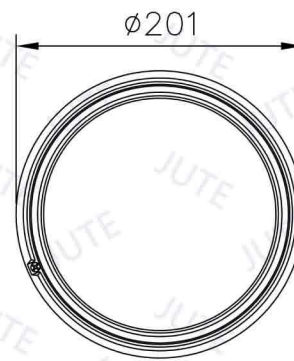

HOUSING 7"

Model: 5K7

● Black

● Chrome

Model: 8K7

● Black

● Chrome

Model: 7EKS

● Black

● Chrome

Model: 6J8

● Black

● Chrome