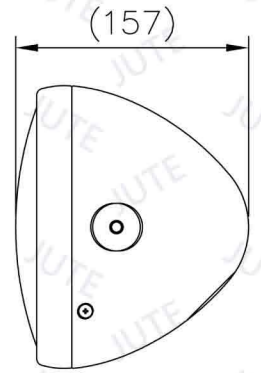

HOUSING 7"

Model: KED9 W/O VISOR

Model: KED9