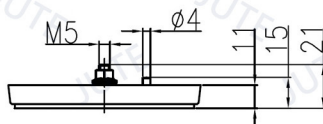

REFLECTOR

Model: PS50-R Amber

Rectangular 92*36mm

Install: Adhesive Tape or M5*1 Threaded Bolt

Unit: mm

Model: PS50-R Red

Rectangular 92*36mm

Install: Adhesive Tape, M5*1 Threaded Bolt or M6*1 Threaded Bolt

Unit: mm

Model: R004 Amber

Rectangular 94*28mm

Install: Adhesive Tape or M5*2 Bolt

Unit: mm

Model: R004 Red

Rectangular 94*28mm

Install: Adhesive Tape

Unit: mm

REFLECTOR

Model: R006 Amber

Rectangular 90*35mm

Install: Adhesive Tape

ECE SAE

Unit: mm

Model: R006 Red

Unit: mm

Model: R007 Red

Rectangular 70*32mm

Install: M5*1 Threaded Bolt or M6*2 Bolt

ECE SAE

Unit: mm

REFLECTOR

Unit: mm