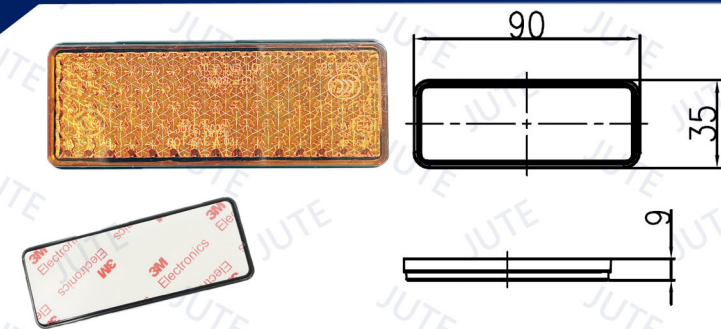

Unit: mm

Model: R004 Amber

Rectangular 94*28mm

Install: Adhesive Tape or M5*2 Bolt

Unit: mm

Model: R004 Red

Rectangular 94*28mm

Install: Adhesive Tape

Unit: mm

REFLECTOR

Model: R006 Amber

Rectangular 90*35mm

Install: Adhesive Tape

ECE SAE

Unit: mm

Model: R006 Red

Rectangular 90*35mm

Install: Adhesive Tape or M6*2 Bolt

ECE SAE

Unit: mm

Model: R007 Amber

Rectangular 70*32mm

Install: M5*1 Threaded Bolt

ECE SAE

Unit: mm

Model: R007 Red

Rectangular 70*32mm

Install: M5*1 Threaded Bolt or M6*2 Bolt

ECE SAE

Unit: mm

REFLECTOR

Unit: mm