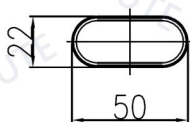

Model: R003 Amber

Oval 100*28mm

Install: Adhesive Tape

Unit: mm

Model: R003 Red

Oval 100*28mm

Install: Adhesive Tape

Unit: mm

Model: R008 Amber

Oval 50*22mm

Install: Adhesive Tape, M5 Bolt
or M5 Threaded Bolt

Unit: mm

Model: R008 Red

Oval 50*22mm

Install: Adhesive Tape, M5 Bolt
or M5 Threaded Bolt

Unit: mm