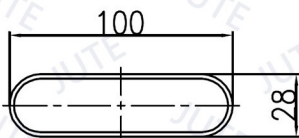

Model: R002 Amber

Round Ø60mm

Install: M6 Threaded Bolt

Unit: mm

Model: R002 Red

Round Ø60mm

Install: M6 Threaded Bolt

Unit: mm

Model: R005 Amber

Round Ø45mm

Install: M6 Threaded Bolt

Unit: mm

Model: R005 Red

Round Ø45mm

Install: M6 Threaded Bolt

REFLECTOR

Model: R003 Amber

Oval 100*28mm

Install: Adhesive Tape

Unit: mm

Model: R003 Red

Oval 100*28mm

Install: Adhesive Tape

Unit: mm

Model: R008 Amber

Oval 50*22mm

Install: Adhesive Tape, M5 Bolt
or M5 Threaded Bolt

Unit: mm

Model: R008 Red

Oval 50*22mm

Install: Adhesive Tape, M5 Bolt
or M5 Threaded Bolt

Unit: mm