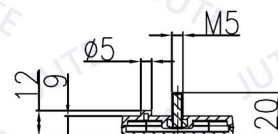

Model: R003 Amber

Oval 100*28mm

Install: Adhesive Tape

Unit: mm

Model: R003 Red

Oval 100*28mm

Install: Adhesive Tape

Unit: mm

Model: R008 Amber

Oval 50*22mm

Install: Adhesive Tape, M5 Bolt
or M5 Threaded Bolt

Unit: mm

Model: R008 Red

Oval 50*22mm

Install: Adhesive Tape, M5 Bolt
or M5 Threaded Bolt

Unit: mm