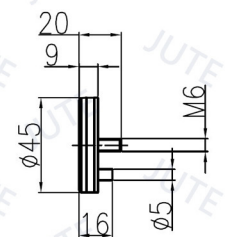

Unit: mm

Model: R004 Amber

Rectangular 94*28mm

Install: Adhesive Tape or M5*2 Bolt

Unit: mm

Model: R004 Red

Rectangular 94*28mm

Install: Adhesive Tape

Rectangular 90*35mm

Install: Adhesive Tape or M6*2 Bolt

ECE SAE

Unit: mm

Model: R007 Amber

Rectangular 70*32mm

Install: M5*1 Threaded Bolt

ECE SAE

Unit: mm

Model: R007 Red

Rectangular 70*32mm

Install: M5*1 Threaded Bolt or M6*2 Bolt

ECE SAE

Unit: mm

REFLECTOR

Unit: mm

Model: R002 Amber

Round Ø60mm

Install: M6 Threaded Bolt

Unit: mm

Model: R002 Red

Round Ø60mm

Install: M6 Threaded Bolt

Unit: mm