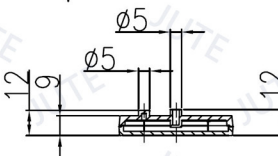

Model: R003 Amber

Oval 100*28mm

Install: Adhesive Tape

Unit: mm

Model: R003 Red

Oval 100*28mm

Install: Adhesive Tape

Unit: mm

Model: R008 Amber

Oval 50*22mm

Install: Adhesive Tape, M5 Bolt
or M5 Threaded Bolt

Unit: mm

Model: R008 Red

Oval 50*22mm

Install: Adhesive Tape, M5 Bolt
or M5 Threaded Bolt

Unit: mm

REFLECTOR

Model: PUA6 Amber

Oval 100*28mm

Install: M5 Threaded Bolt

ECE SAE

Model: PUA6 Red

Oval 100*28mm

Install: M5 Threaded Bolt