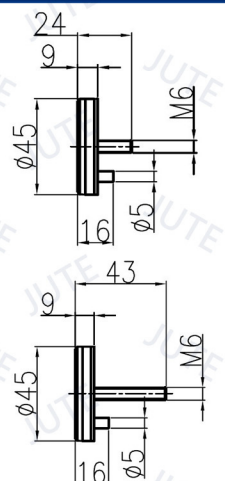

Model: R005 Red

Round Ø45mm

Install: M6 Threaded Bolt