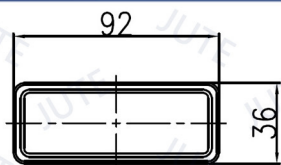

REFLECTOR

Model: PS50-R Amber

Rectangular 92*36mm

Install: Adhesive Tape or M5*1 Threaded Bolt

Unit: mm

Model: PS50-R Red

Rectangular 92*36mm

Install: Adhesive Tape, M5*1 Threaded Bolt or M6*1 Threaded Bolt

Unit: mm

Model: R004 Amber

Rectangular 94*28mm

Install: Adhesive Tape or M5*2 Bolt

Unit: mm

Model: R004 Red

Rectangular 94*28mm

Install: Adhesive Tape

Unit: mm

REFLECTOR

Model: R006 Amber

Rectangular 90*35mm

Install: Adhesive Tape

ECE SAE

Unit: mm

Model: R006 Red

Unit: mm

Model: R007 Red

Rectangular 70*32mm

Install: M5*1 Threaded Bolt or M6*2 Bolt

ECE SAE

Unit: mm

REFLECTOR

Unit: mm