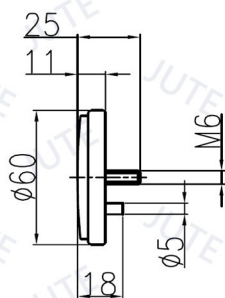

Unit: mm

Model: R004 Amber

Rectangular 94*28mm

Install: Adhesive Tape or M5*2 Bolt

Unit: mm

Model: R004 Red

Rectangular 94*28mm

Install: Adhesive Tape

Unit: mm

REFLECTOR

Model: R006 Amber

Rectangular 90*35mm

Install: Adhesive Tape

ECE SAE

Unit: mm

Model: R006 Red

Rectangular 90*35mm

Install: Adhesive Tape or M6*2 Bolt

ECE SAE

Unit: mm

Model: R007 Amber

Rectangular 70*32mm

Install: M5*1 Threaded Bolt

ECE SAE

Unit: mm

Model: R007 Red

Rectangular 70*32mm

Install: M5*1 Threaded Bolt or M6*2 Bolt

ECE SAE

Unit: mm

REFLECTOR

Unit: mm