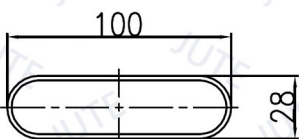

Model: R002 Amber

Round Ø60mm

Install: M6 Threaded Bolt

Unit: mm

Model: R002 Red

Round Ø60mm

Install: M6 Threaded Bolt

Unit: mm

Model: R005 Amber

Round Ø45mm

Install: M6 Threaded Bolt

Unit: mm

Model: R005 Red

Round Ø45mm

Install: M6 Threaded Bolt

REFLECTOR

Model: R003 Amber

Oval 100*28mm

Install: Adhesive Tape

Unit: mm

Model: R003 Red

Oval 100*28mm

Install: Adhesive Tape

Unit: mm

Model: R008 Amber

Oval 50*22mm

Install: Adhesive Tape, M5 Bolt
or M5 Threaded Bolt

Unit: mm

Model: R008 Red

Oval 50*22mm

Install: Adhesive Tape, M5 Bolt
or M5 Threaded Bolt

Unit: mm