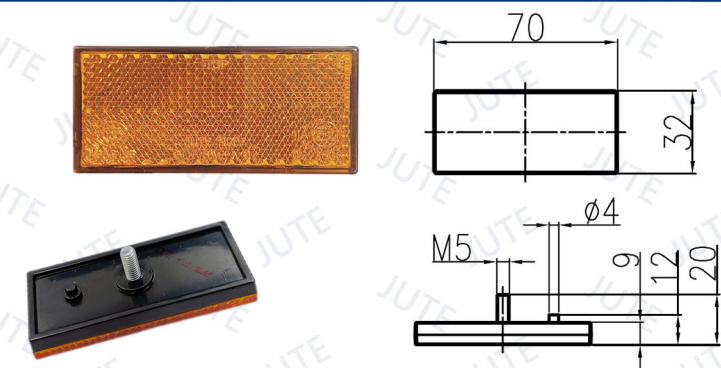

Unit: mm

Model: R004 Amber

Rectangular 94*28mm

Install: Adhesive Tape or M5*2 Bolt

Unit: mm

Model: R004 Red

Rectangular 94*28mm

Install: Adhesive Tape

Unit: mm

REFLECTOR

Model: R006 Amber

Rectangular 90*35mm

Install: Adhesive Tape

ECE SAE

Unit: mm

Model: R006 Red

Rectangular 90*35mm

Install: Adhesive Tape or M6*2 Bolt

ECE SAE

Unit: mm

Model: R007 Amber

Rectangular 70*32mm

Install: M5*1 Threaded Bolt

ECE SAE

Unit: mm

Model: R007 Red

Rectangular 70*32mm

Install: M5*1 Threaded Bolt or M6*2 Bolt

ECE SAE

Unit: mm

REFLECTOR

Unit: mm