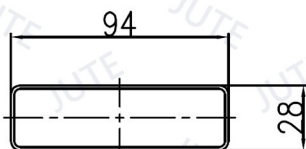

REFLECTOR

Model: PS50-R Amber

Rectangular 92*36mm

Install: Adhesive Tape or M5*1 Threaded Bolt

Unit: mm

Model: PS50-R Red

Rectangular 92*36mm

Install: Adhesive Tape, M5*1 Threaded Bolt or M6*1 Threaded Bolt

Unit: mm

Model: R004 Amber

Rectangular 94*28mm

Install: Adhesive Tape or M5*2 Bolt

Unit: mm

Model: R004 Red

Rectangular 94*28mm

Install: Adhesive Tape

Unit: mm

REFLECTOR

Model: R006 Amber

Rectangular 90*35mm

Install: Adhesive Tape

ECE SAE

Unit: mm

Model: R006 Red

Unit: mm

Model: R007 Red

Rectangular 70*32mm

Install: M5*1 Threaded Bolt or M6*2 Bolt

ECE SAE

Unit: mm

REFLECTOR

Unit: mm