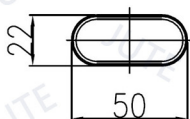

Model: R003 Amber

Oval 100*28mm

Install: Adhesive Tape

Unit: mm

Model: R003 Red

Oval 100*28mm

Install: Adhesive Tape

Unit: mm

Model: R008 Amber

Oval 50*22mm

Install: Adhesive Tape, M5 Bolt
or M5 Threaded Bolt

Unit: mm

Model: R008 Red

Oval 50*22mm

Install: Adhesive Tape, M5 Bolt
or M5 Threaded Bolt

Unit: mm