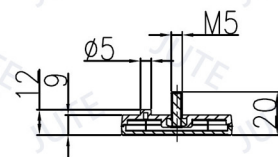

Unit: mm

Model: R004 Amber

Rectangular 94*28mm

Install: Adhesive Tape or M5*2 Bolt

Unit: mm

Model: R004 Red

Rectangular 94*28mm

Install: Adhesive Tape

Model: R003 Amber

Oval 100*28mm

Install: Adhesive Tape

Unit: mm

Model: R003 Red

Oval 100*28mm

Install: Adhesive Tape

Unit: mm

Model: R008 Amber

Oval 50*22mm

Install: Adhesive Tape, M5 Bolt
or M5 Threaded Bolt

Unit: mm

Model: R008 Red

Oval 50*22mm

Install: Adhesive Tape, M5 Bolt
or M5 Threaded Bolt

Unit: mm

REFLECTOR

Model: PUA6 Amber

Oval 100*28mm

Install: M5 Threaded Bolt

ECE SAE

Model: PUA6 Red

Oval 100*28mm

Install: M5 Threaded Bolt