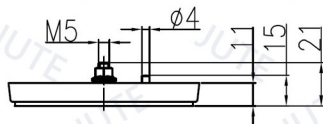

REFLECTOR

Model: PS50-R Amber

Rectangular 92*36mm

Install: Adhesive Tape or M5*1 Threaded Bolt

Unit: mm

Model: PS50-R Red

Rectangular 92*36mm

Install: Adhesive Tape, M5*1 Threaded Bolt or M6*1 Threaded Bolt

Unit: mm

Model: R004 Amber

Rectangular 94*28mm

Install: Adhesive Tape or M5*2 Bolt

Unit: mm

Model: R004 Red

Rectangular 94*28mm

Install: Adhesive Tape

Unit: mm

REFLECTOR

Model: R006 Amber

Rectangular 90*35mm

Install: Adhesive Tape

ECE SAE

Unit: mm

Model: R006 Red

Unit: mm

Model: R007 Red

Rectangular 70*32mm

Install: M5*1 Threaded Bolt or M6*2 Bolt

ECE SAE

Unit: mm

REFLECTOR

Unit: mm