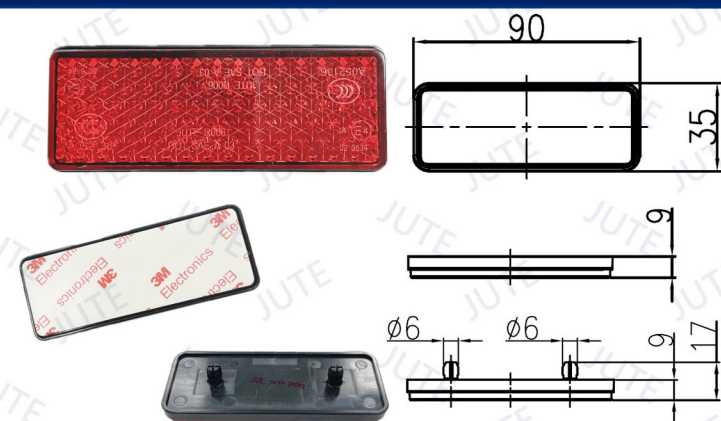

REFLECTOR

Model: PS50-R Amber

Rectangular 92*36mm

Install: Adhesive Tape or M5*1 Threaded Bolt

Unit: mm

Model: PS50-R Red

Rectangular 92*36mm

Install: Adhesive Tape, M5*1 Threaded Bolt or M6*1 Threaded Bolt

Unit: mm

Model: R004 Amber

Rectangular 94*28mm

Install: Adhesive Tape or M5*2 Bolt

Unit: mm

Model: R004 Red

Rectangular 94*28mm

Install: Adhesive Tape

Unit: mm

REFLECTOR

Model: R006 Amber

Rectangular 90*35mm

Install: Adhesive Tape

ECE SAE

Unit: mm

Model: R006 Red

Rectangular 90*35mm

Install: Adhesive Tape or M6*2 Bolt

ECE SAE

Unit: mm

Model: R007 Amber

Rectangular 70*32mm

Install: M5*1 Threaded Bolt

ECE SAE