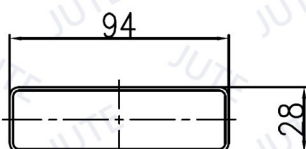

REFLECTOR

Model: PS50-R Amber

Rectangular 92*36mm

Install: Adhesive Tape or M5*1 Threaded Bolt

Unit: mm

Model: PS50-R Red

Rectangular 92*36mm

Install: Adhesive Tape, M5*1 Threaded Bolt or M6*1 Threaded Bolt

Unit: mm

Model: R004 Amber

Rectangular 94*28mm

Install: Adhesive Tape or M5*2 Bolt

Unit: mm

Model: R004 Red

Rectangular 94*28mm

Install: Adhesive Tape

Unit: mm

REFLECTOR

Model: R006 Amber

Rectangular 90*35mm

Install: Adhesive Tape

ECE SAE

Unit: mm

Model: R006 Red

Unit: mm

Model: R007 Red

Rectangular 70*32mm

Install: M5*1 Threaded Bolt or M6*2 Bolt

ECE SAE

Unit: mm

REFLECTOR

Unit: mm