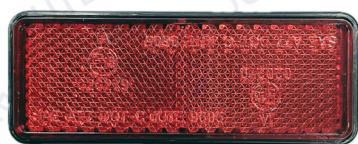

REFLECTOR

Model: PS50-R Amber

Rectangular 92*36mm

Install: Adhesive Tape or M5*1 Threaded Bolt

Unit: mm

Model: PS50-R Red

Rectangular 92*36mm

Install: Adhesive Tape, M5*1 Threaded Bolt or M6*1 Threaded Bolt

Unit: mm

Model: R004 Amber

Rectangular 94*28mm

Install: Adhesive Tape or M5*2 Bolt

Unit: mm

Model: R004 Red

Rectangular 94*28mm

Install: Adhesive Tape

Unit: mm

REFLECTOR

Model: R006 Amber

Rectangular 90*35mm

Install: Adhesive Tape

ECE SAE

Unit: mm

Model: R006 Red

Rectangular 90*35mm

Install: Adhesive Tape or M6*2 Bolt

ECE SAE

Unit: mm

Model: R007 Amber

Rectangular 70*32mm

Install: M5*1 Threaded Bolt

ECE SAE