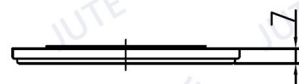

Model: R003 Amber

Oval 100*28mm

Install: Adhesive Tape

Unit: mm

Model: R003 Red

Oval 100*28mm

Install: Adhesive Tape

Unit: mm

Model: R008 Amber

Oval 50*22mm

Install: Adhesive Tape, M5 Bolt
or M5 Threaded Bolt

Unit: mm

Model: R008 Red

Oval 50*22mm

Install: Adhesive Tape, M5 Bolt
or M5 Threaded Bolt

Unit: mm