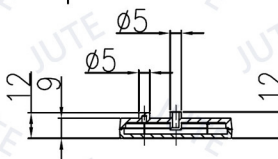

Unit: mm

Model: R004 Amber

Rectangular 94*28mm

Install: Adhesive Tape or M5*2 Bolt

Unit: mm

Model: R004 Red

Rectangular 94*28mm

Install: Adhesive Tape

Unit: mm

Model: R007 Red

Rectangular 70*32mm

Install: M5*1 Threaded Bolt or M6*2 Bolt

ECE SAE

Unit: mm

REFLECTOR

Unit: mm

Model: R003 Amber

Oval 100*28mm

Install: Adhesive Tape

Unit: mm

Model: R003 Red

Oval 100*28mm

Install: Adhesive Tape

Unit: mm

Model: R008 Amber

Oval 50*22mm

Install: Adhesive Tape, M5 Bolt
or M5 Threaded Bolt

Unit: mm

Model: R008 Red

Oval 50*22mm

Install: Adhesive Tape, M5 Bolt
or M5 Threaded Bolt

Unit: mm