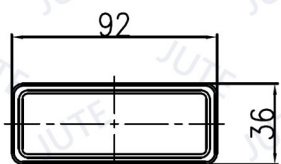

REFLECTOR

Model: PS50-R Amber

Rectangular 92*36mm

Install: Adhesive Tape or M5*1 Threaded Bolt

Unit: mm

Model: PS50-R Red

Rectangular 92*36mm

Install: Adhesive Tape, M5*1 Threaded Bolt or M6*1 Threaded Bolt

Unit: mm

Model: R004 Amber

Rectangular 94*28mm

Install: Adhesive Tape or M5*2 Bolt

Unit: mm

Model: R004 Red

Rectangular 94*28mm

Install: Adhesive Tape

Unit: mm

REFLECTOR

Model: R006 Amber

Rectangular 90*35mm

Install: Adhesive Tape

ECE SAE

Unit: mm

Model: R006 Red

Unit: mm

Model: R007 Red

Rectangular 70*32mm

Install: M5*1 Threaded Bolt or M6*2 Bolt

ECE SAE

Unit: mm

REFLECTOR

Unit: mm