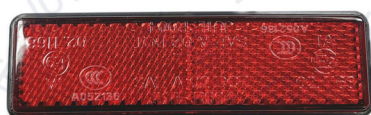

REFLECTOR

Model: PS50-R Amber

Rectangular 92*36mm

Install: Adhesive Tape or M5*1 Threaded Bolt

Unit: mm

Model: PS50-R Red

Rectangular 92*36mm

Install: Adhesive Tape, M5*1 Threaded Bolt or M6*1 Threaded Bolt

Unit: mm

Model: R004 Amber

Rectangular 94*28mm

Install: Adhesive Tape or M5*2 Bolt

Unit: mm

Model: R004 Red

Rectangular 94*28mm

Install: Adhesive Tape

Unit: mm

REFLECTOR

Model: R006 Amber

Rectangular 90*35mm

Install: Adhesive Tape

ECE SAE

Unit: mm

Model: R006 Red

Rectangular 90*35mm

Install: Adhesive Tape or M6*2 Bolt

ECE SAE

Unit: mm

Model: R007 Amber

Rectangular 70*32mm

Install: M5*1 Threaded Bolt

ECE SAE