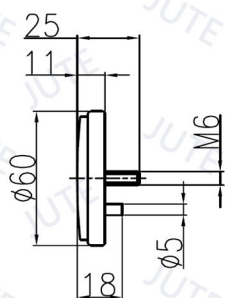

Model: R002 Red

Round Ø60mm

Install: M6 Threaded Bolt