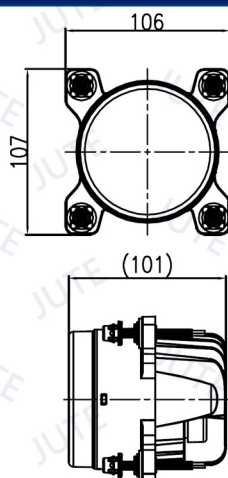

HEADLIGHT Ø90mm

Unit: mm

Model: AL012

Ø90mm Headlight (High/Low Beam)

LED 12V, 2PCS (H/L Beam)

Unit: mm

Model: AL012B

Ø90mm Headlight (High/Low Beam & Front Position)

LED 12V, 2PCS (H/L Beam)
LED 12V 0.2W, 12PCS (P)