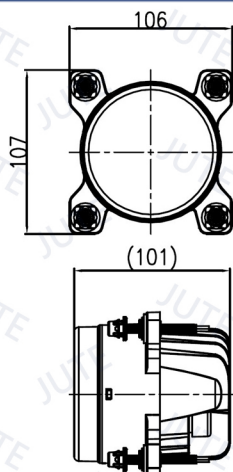

HEADLIGHT Ø90mm

Unit: mm

Model: AL012

Ø90mm Headlight (High/Low Beam)

LED 12V, 2PCS (H/L Beam)

Unit: mm

Model: AL012B

Ø90mm Headlight (High/Low Beam & Front Position)

LED 12V, 2PCS (H/L Beam)
LED 12V 0.2W, 12PCS (P)