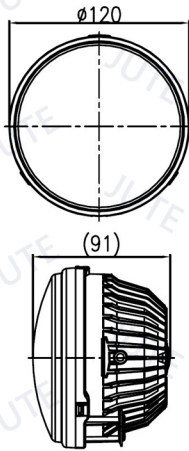

# HEADLIGHT Ø120mm

Unit: mm

## Model: AL015

Ø120mm Headlight (High/Low Beam & Front Position)

LED 12V, 2PCS (H/L Beam)  
LED 12V 0.2W, 30PCS (P)

Unit: mm

## Model: AL021

Ø120mm Headlight (High/Low Beam & Front Position)

LED 12V, 2PCS (H/L)  
LED 12V, 0.2W, 18PCS (P)