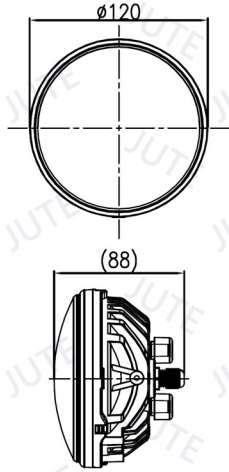

# HEADLIGHT Ø120mm

Unit: mm

## Model: AL015

Ø120mm Headlight (High/Low Beam & Front Position)

LED 12V, 2PCS (H/L Beam)  
LED 12V 0.2W, 30PCS (P)

Unit: mm

## Model: AL021

Ø120mm Headlight (High/Low Beam & Front Position)

LED 12V, 2PCS (H/L)  
LED 12V, 0.2W, 18PCS (P)