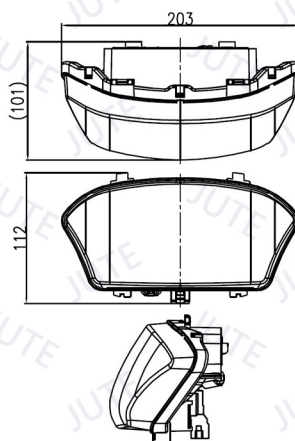

HEADLIGHT

Unit: mm

Model: AL018

Headlight (High/Low Beam & Front Position)

LED 12V, 2PCS (H/L Beam)
LED 12V, 0.2W, 60PCS (P)

Unit: mm

Model: AL020

Headlight (High/Low Beam)

LED 12V, 2PCS (H/L)

Unit: mm

Model: AL022-12V

Headlight (High/Low Beam & Front Position)

LED 12V, 7W, 1PC
LED 12V, 4W, 2PCS
LED 12V, 0.5W, 1PC (H/L/P)

Unit: mm

Model: AL022-24V

Headlight (Low Beam)