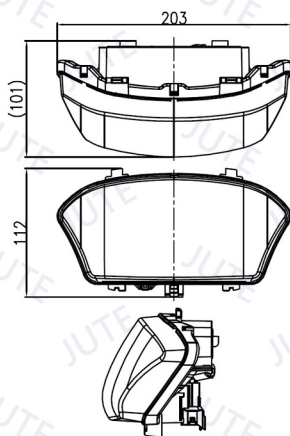

HEADLIGHT

Unit: mm

Model: AL018

Headlight (High/Low Beam & Front Position)

LED 12V, 2PCS (H/L Beam)
LED 12V, 0.2W, 60PCS (P)

Unit: mm

Model: AL020

Headlight (High/Low Beam)

LED 12V, 2PCS (H/L)

Unit: mm

Model: AL022-12V

Headlight (High/Low Beam & Front Position)

LED 12V, 7W, 1PC
LED 12V, 4W, 2PCS
LED 12V, 0.5W, 1PC (H/L/P)

Unit: mm

Model: AL022-24V

Headlight (Low Beam)

LED 24V, 0.5W, 3PCS (L)