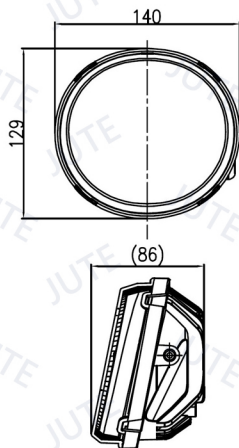

HEADLIGHT

Unit: mm

Model: AL018

Headlight (High/Low Beam & Front Position)

LED 12V, 2PCS (H/L Beam)
LED 12V, 0.2W, 60PCS (P)

Unit: mm

Model: AL020

Headlight (High/Low Beam)

LED 12V, 2PCS (H/L)

Unit: mm

Model: AL022-12V

Headlight (High/Low Beam & Front Position)

LED 12V, 7W, 1PC
LED 12V, 4W, 2PCS
LED 12V, 0.5W, 1PC (H/L/P)

Unit: mm

Model: AL022-24V

Headlight (Low Beam)

LED 24V, 0.5W, 3PCS (L)