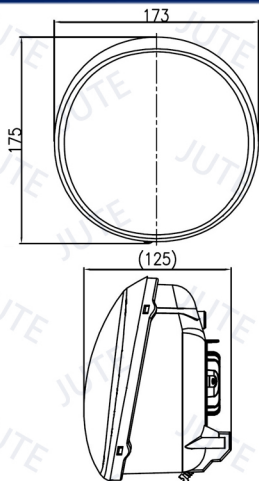

HEADLIGHT

Unit: mm

Model: AL018

Headlight (High/Low Beam & Front Position)

LED 12V, 2PCS (H/L Beam)
LED 12V, 0.2W, 60PCS (P)

Unit: mm

Model: AL020

Headlight (High/Low Beam)

LED 12V, 2PCS (H/L)

Unit: mm

Model: AL022-12V

Headlight (High/Low Beam & Front Position)

LED 12V, 7W, 1PC
LED 12V, 4W, 2PCS
LED 12V, 0.5W, 1PC (H/L/P)

Unit: mm

Model: AL022-24V

Headlight (Low Beam)

LED 24V, 0.5W, 3PCS (L)